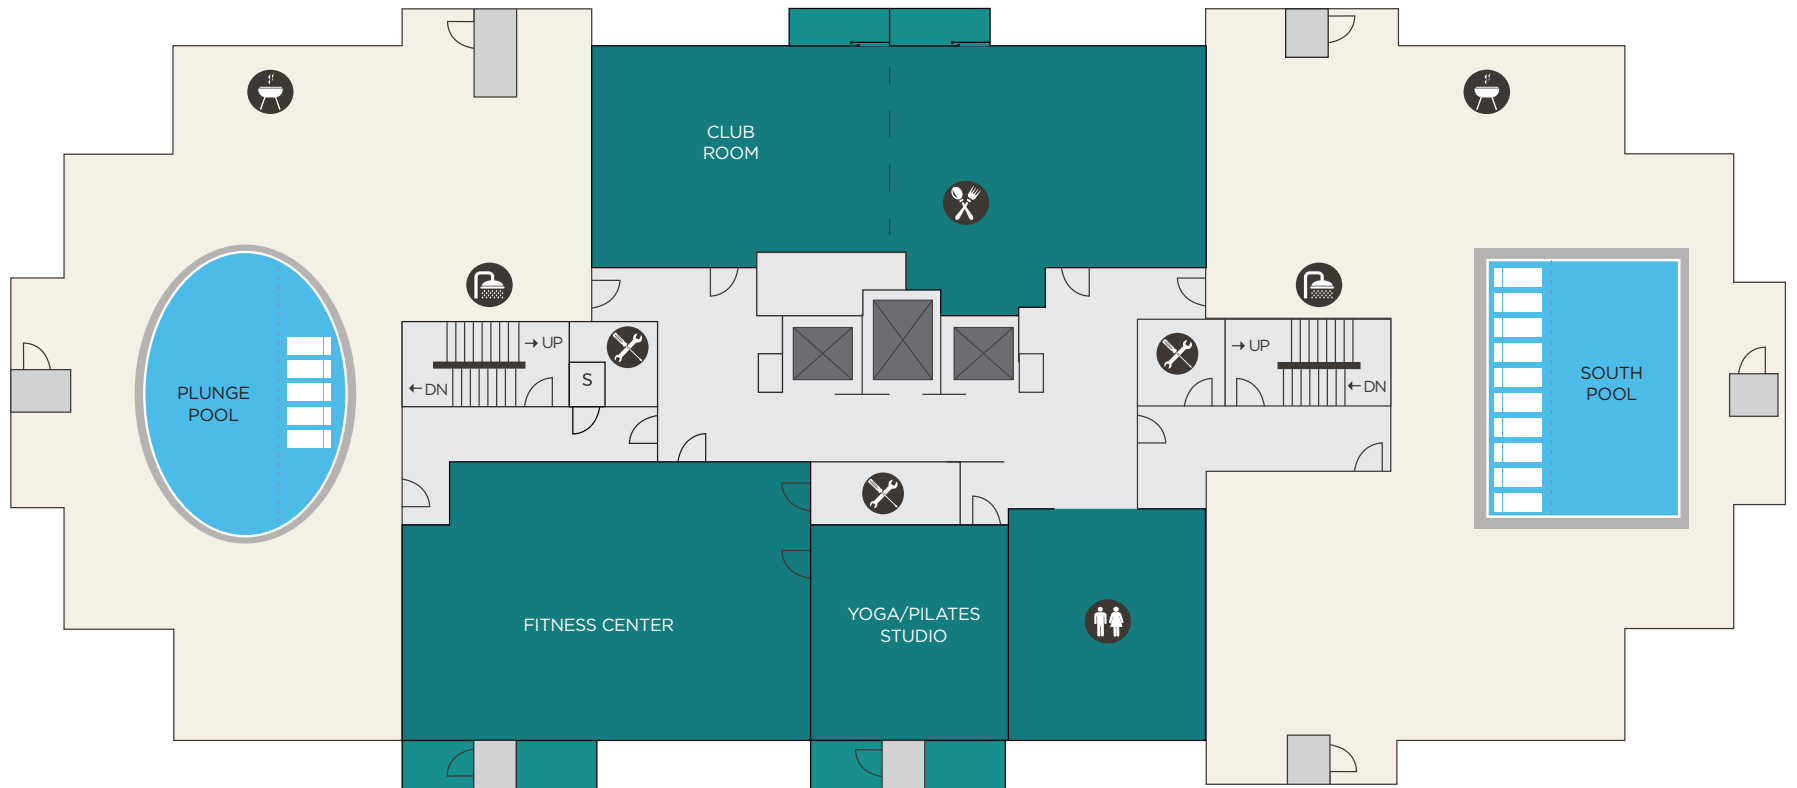

● Studio	☕ Coffee Bar	👤 Open to Below
● 1 Bedroom	🚪 Elevators	🚿 Pool Shower
● 2 Bedroom	🍴 Kitchen	🚻 Restrooms
● 2 Bed + Study	✉ Mail	🛒 Retail
	🔧 Maintenance	🗑 Trash
	🔥 Outside Grill	📦 Storage

BANCROFT LANE

SAN FELIPE STREET

WESTHEIMER ROAD

WESTCREEK LANE