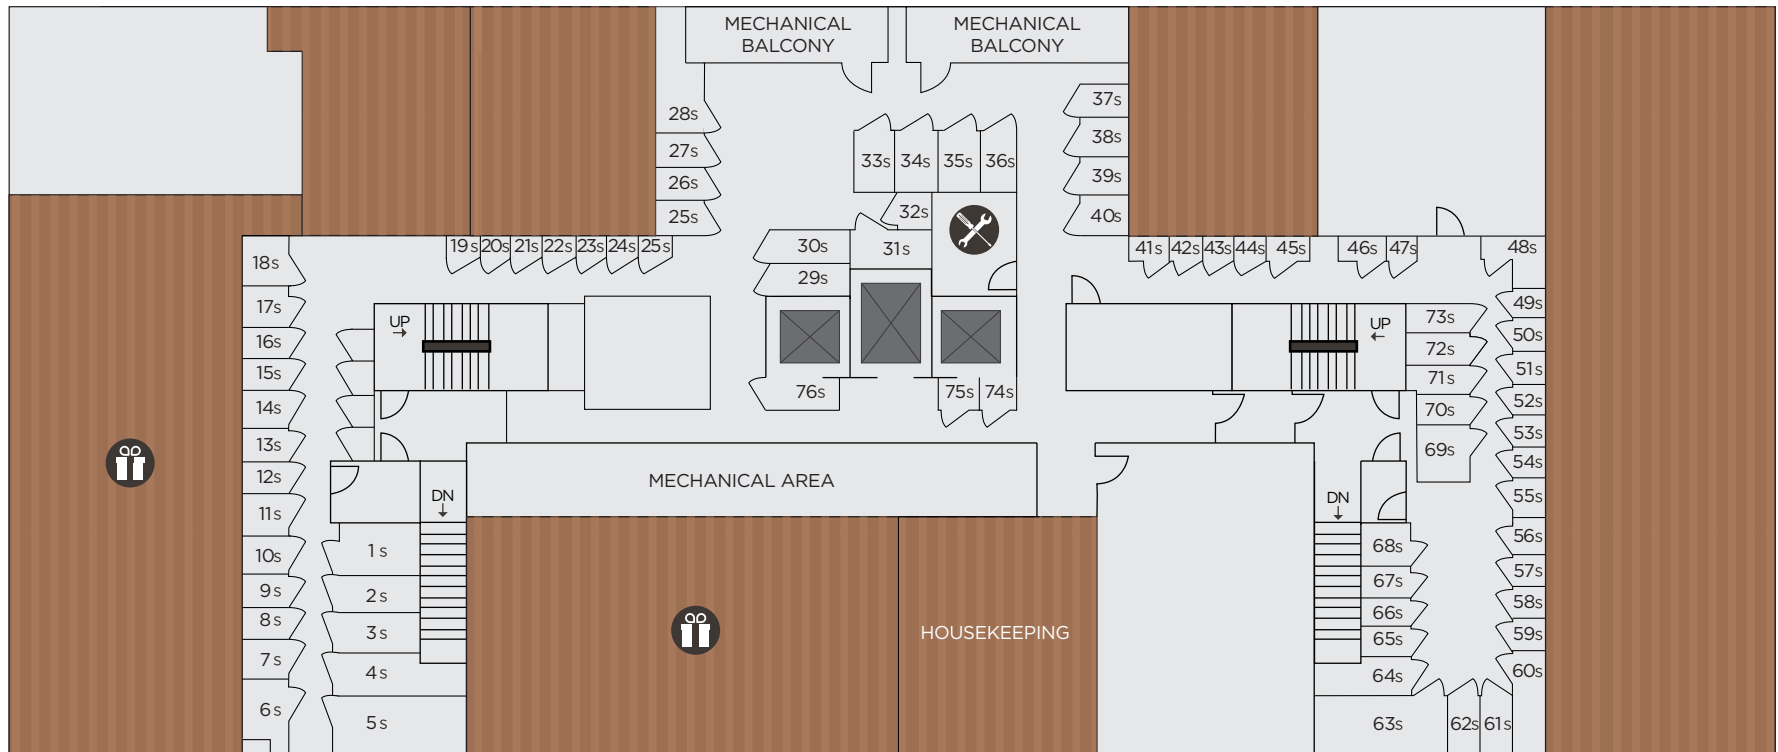

SAN FELIPE STREET

WESTHEIMER ROAD

WESTCREEK LANE

● Studio	☕ Coffee Bar	🏠 Open to Below
● 1 Bedroom	⬆ Elevators	🚿 Pool Shower
● 2 Bedroom	🔪 Kitchen	🚻 Restrooms
● 2 Bed + Study	✉ Mail	🛒 Retail
	🔧 Maintenance	🗑 Trash
	🔥 Outside Grill	📦 Storage

BANCROFT LANE

SAN FELIPE STREET

WESTHEIMER ROAD

WESTCREEK LANE

● Studio	☕ Coffee Bar	🏠 Open to Below
● 1 Bedroom	🚪 Elevators	🚿 Pool Shower
● 2 Bedroom	🍳 Kitchen	🚻 Restrooms
● 2 Bed + Study	✉ Mail	🛍 Retail
	🔧 Maintenance	🗑 Trash
	🔥 Outside Grill	S Storage

BANCROFT LANE

SAN FELIPE STREET

WESTHEIMER ROAD

WESTCREEK LANE

● Studio	☕ Coffee Bar	👤 Open to Below
● 1 Bedroom	🚪 Elevators	🚿 Pool Shower
● 2 Bedroom	🍳 Kitchen	🚻 Restrooms
● 2 Bed + Study	✉ Mail	🛒 Retail
	🔧 Maintenance	🗑 Trash
	🔥 Outside Grill	S Storage