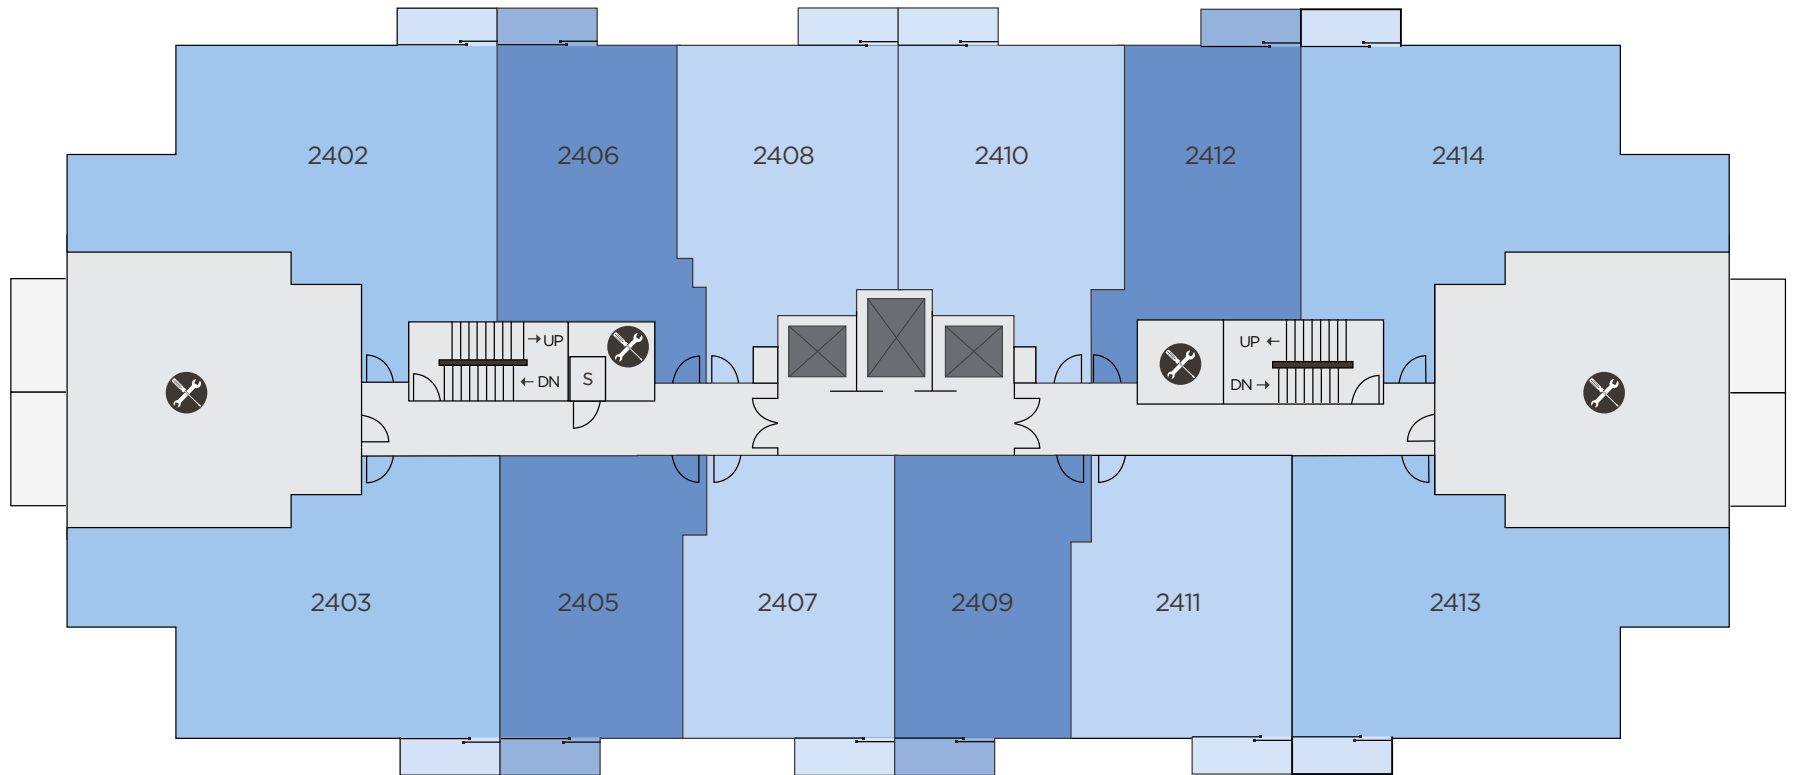

● Studio	☕ Coffee Bar	👤 Open to Below
● 1 Bedroom	🚪 Elevators	🚿 Pool Shower
● 2 Bedroom	🔧 Kitchen	🚻 Restrooms
● 2 Bed + Study	✉ Mail	🛒 Retail
	🔧 Maintenance	🗑 Trash
	🔧 Outside Grill	S Storage

BANCROFT LANE

SAN FELIPE STREET

WESTHEIMER ROAD

WESTCREEK LANE