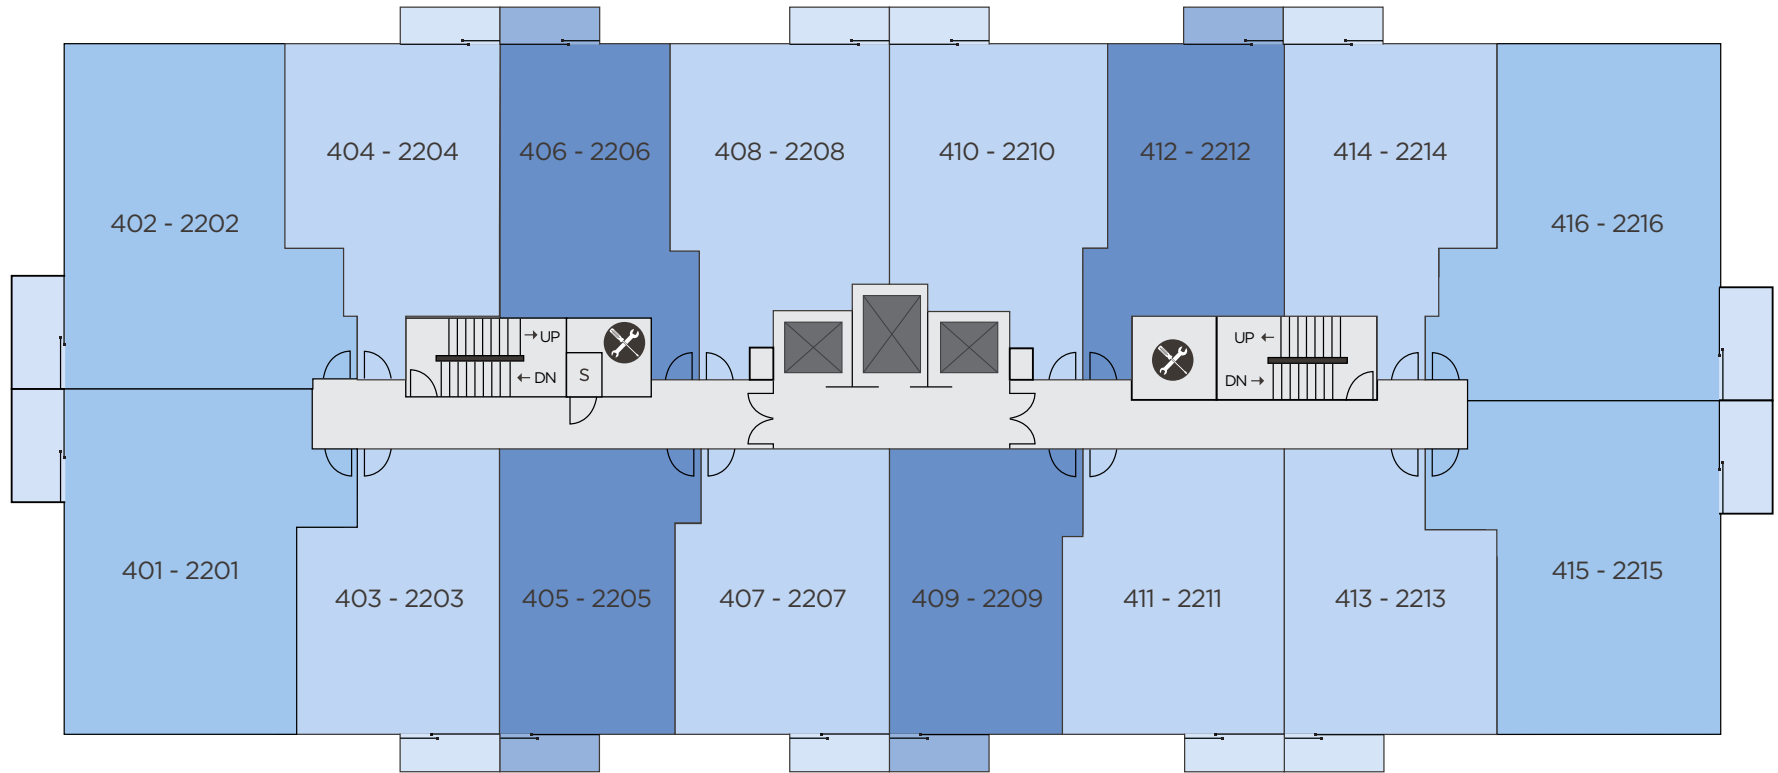

● Studio	☕ Coffee Bar	👤 Open to Below
● 1 Bedroom	🚪 Elevators	🚿 Pool Shower
● 2 Bedroom	🍳 Kitchen	🚻 Restrooms
● 2 Bed + Study	✉ Mail	🛒 Retail
	🔧 Maintenance	🗑 Trash
	🔥 Outside Grill	S Storage

BANCROFT LANE

SAN FELIPE STREET

WESTHEIMER ROAD

WESTCREEK LANE