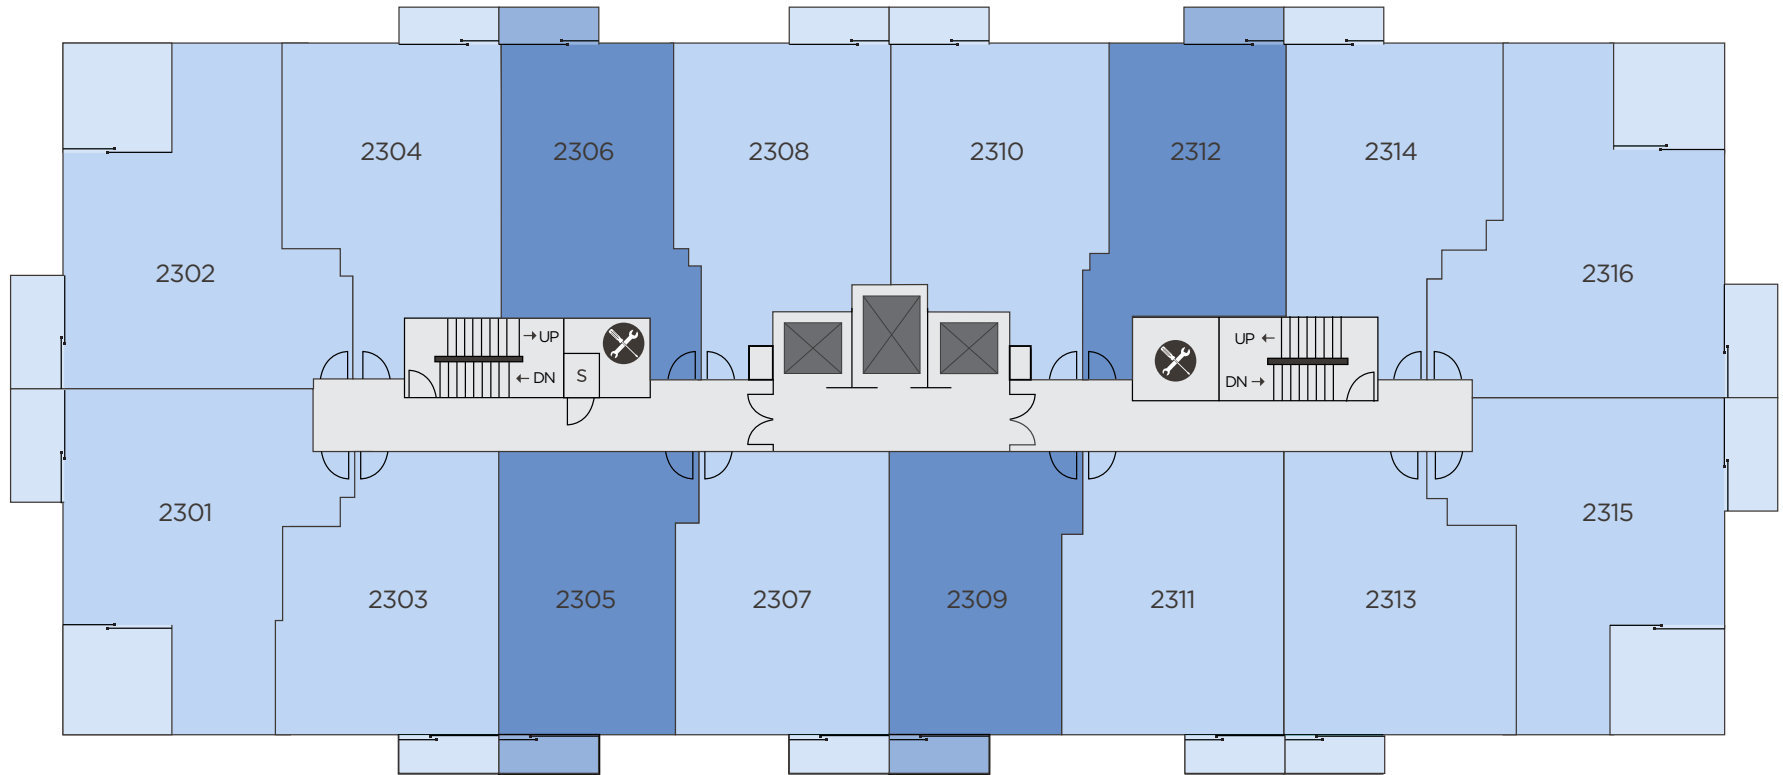

BANCROFT LANE

SAN FELIPE STREET

WESTHEIMER ROAD

WESTCREEK LANE

● Studio	☕ Coffee Bar	👤 Open to Below
● 1 Bedroom	🚪 Elevators	🚿 Pool Shower
● 2 Bedroom	🍳 Kitchen	🚻 Restrooms
● 2 Bed + Study	✉ Mail	🛒 Retail
	🔧 Maintenance	🗑 Trash
	🔥 Outside Grill	S Storage

BANCROFT LANE

SAN FELIPE STREET

WESTHEIMER ROAD

WESTCREEK LANE

● Studio	☕ Coffee Bar	👤 Open to Below
● 1 Bedroom	🚪 Elevators	🚿 Pool Shower
● 2 Bedroom	🔧 Kitchen	🚻 Restrooms
● 2 Bed + Study	✉ Mail	🛒 Retail
	🔧 Maintenance	🗑 Trash
	🔧 Outside Grill	S Storage