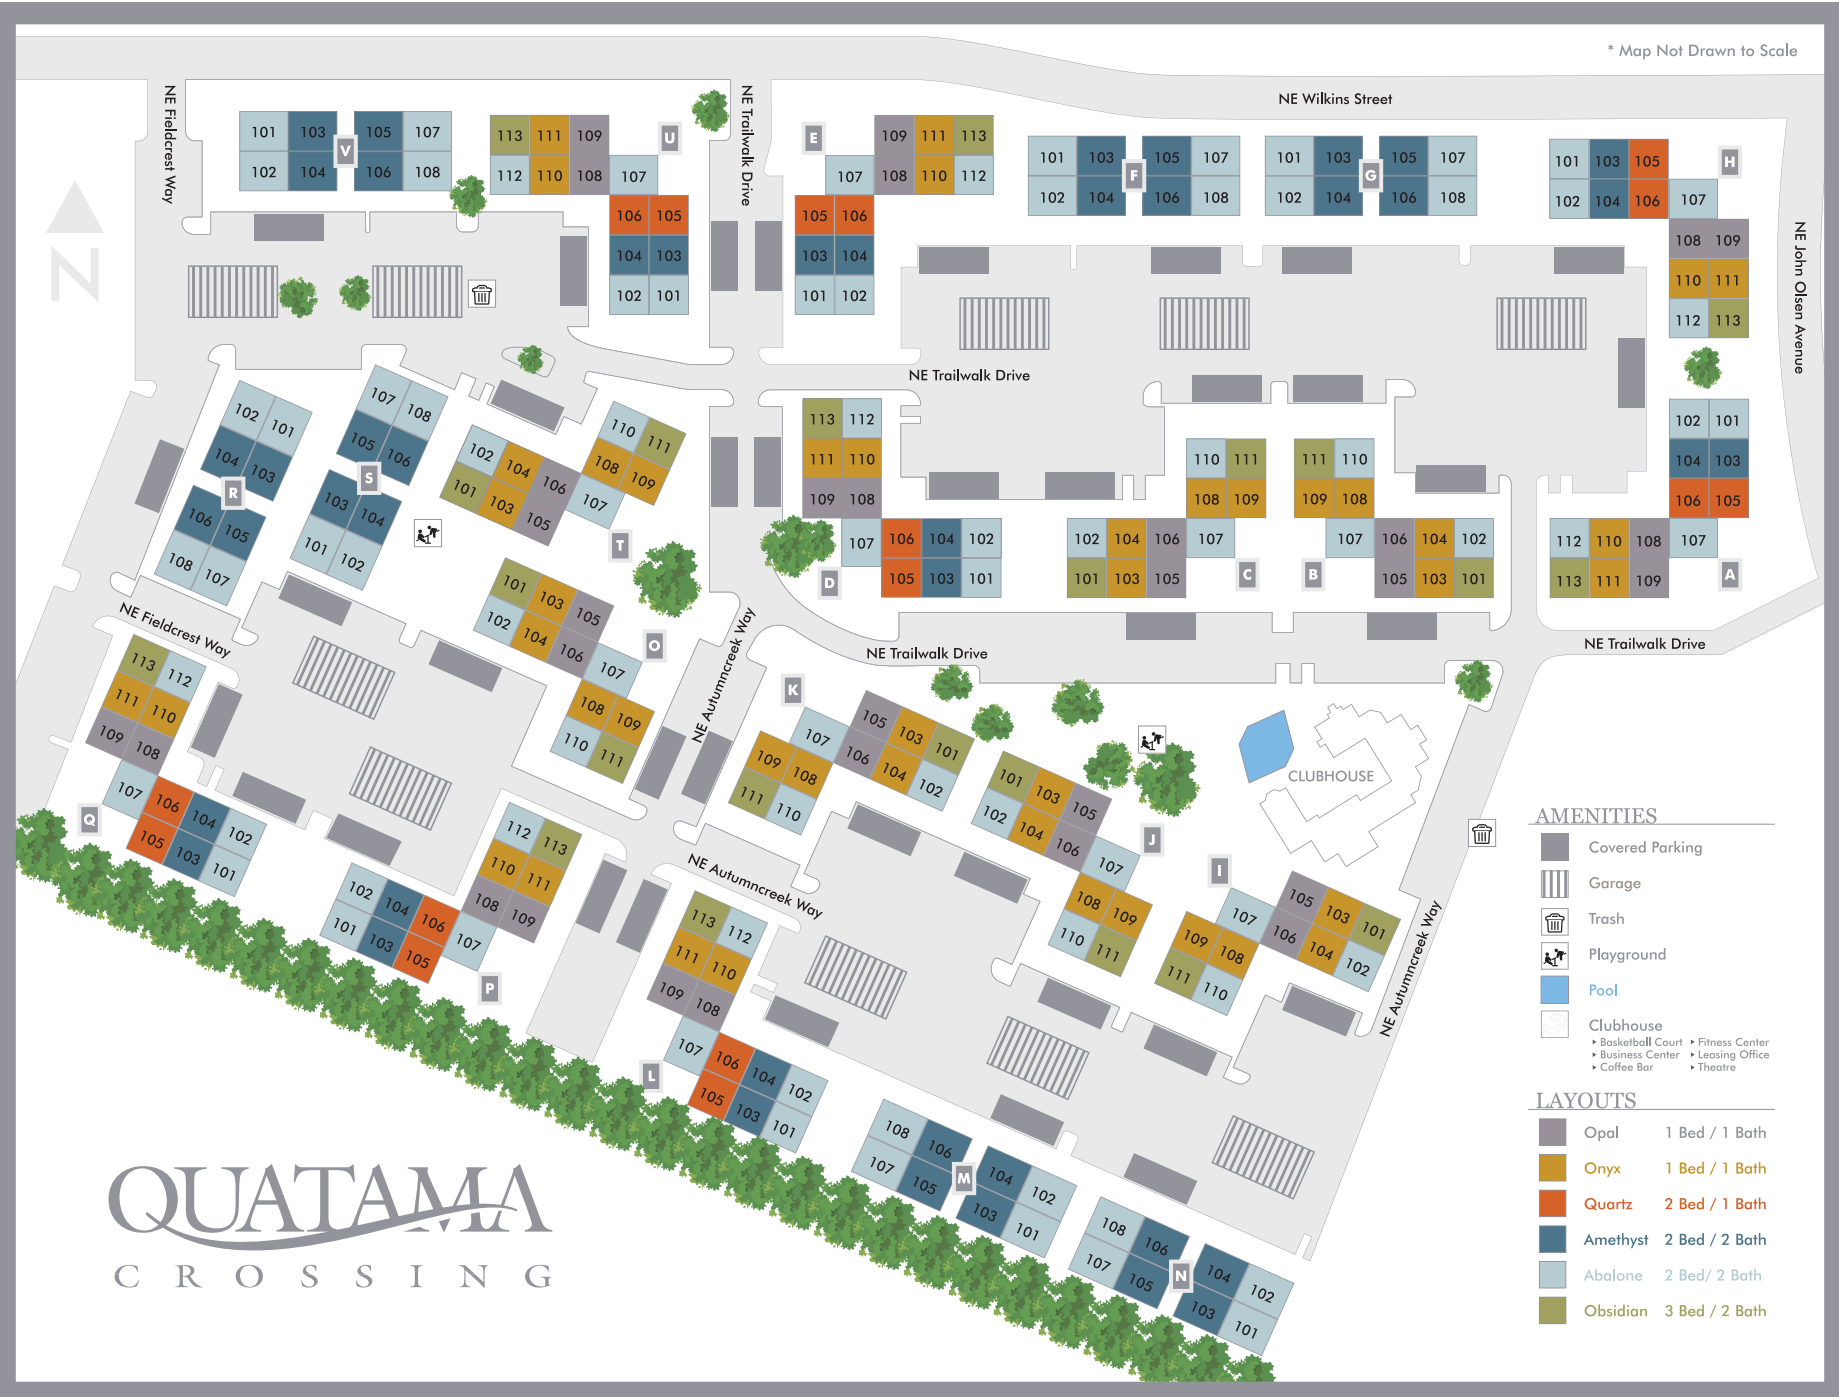

* Map Not Drawn to Scale

QUATAMA

CROSSING

AMENITIES

- Covered Parking
- Garage
- Trash
- Playground
- Pool
- Clubhouse
 - Basketball Court
 - Fitness Center
 - Business Center
 - Leasing Office
 - Coffee Bar
 - Theatre

LAYOUTS

- Opal 1 Bed / 1 Bath
- Onyx 1 Bed / 1 Bath
- Quartz 2 Bed / 1 Bath
- Amethyst 2 Bed / 2 Bath
- Abalone 2 Bed / 2 Bath
- Obsidian 3 Bed / 2 Bath