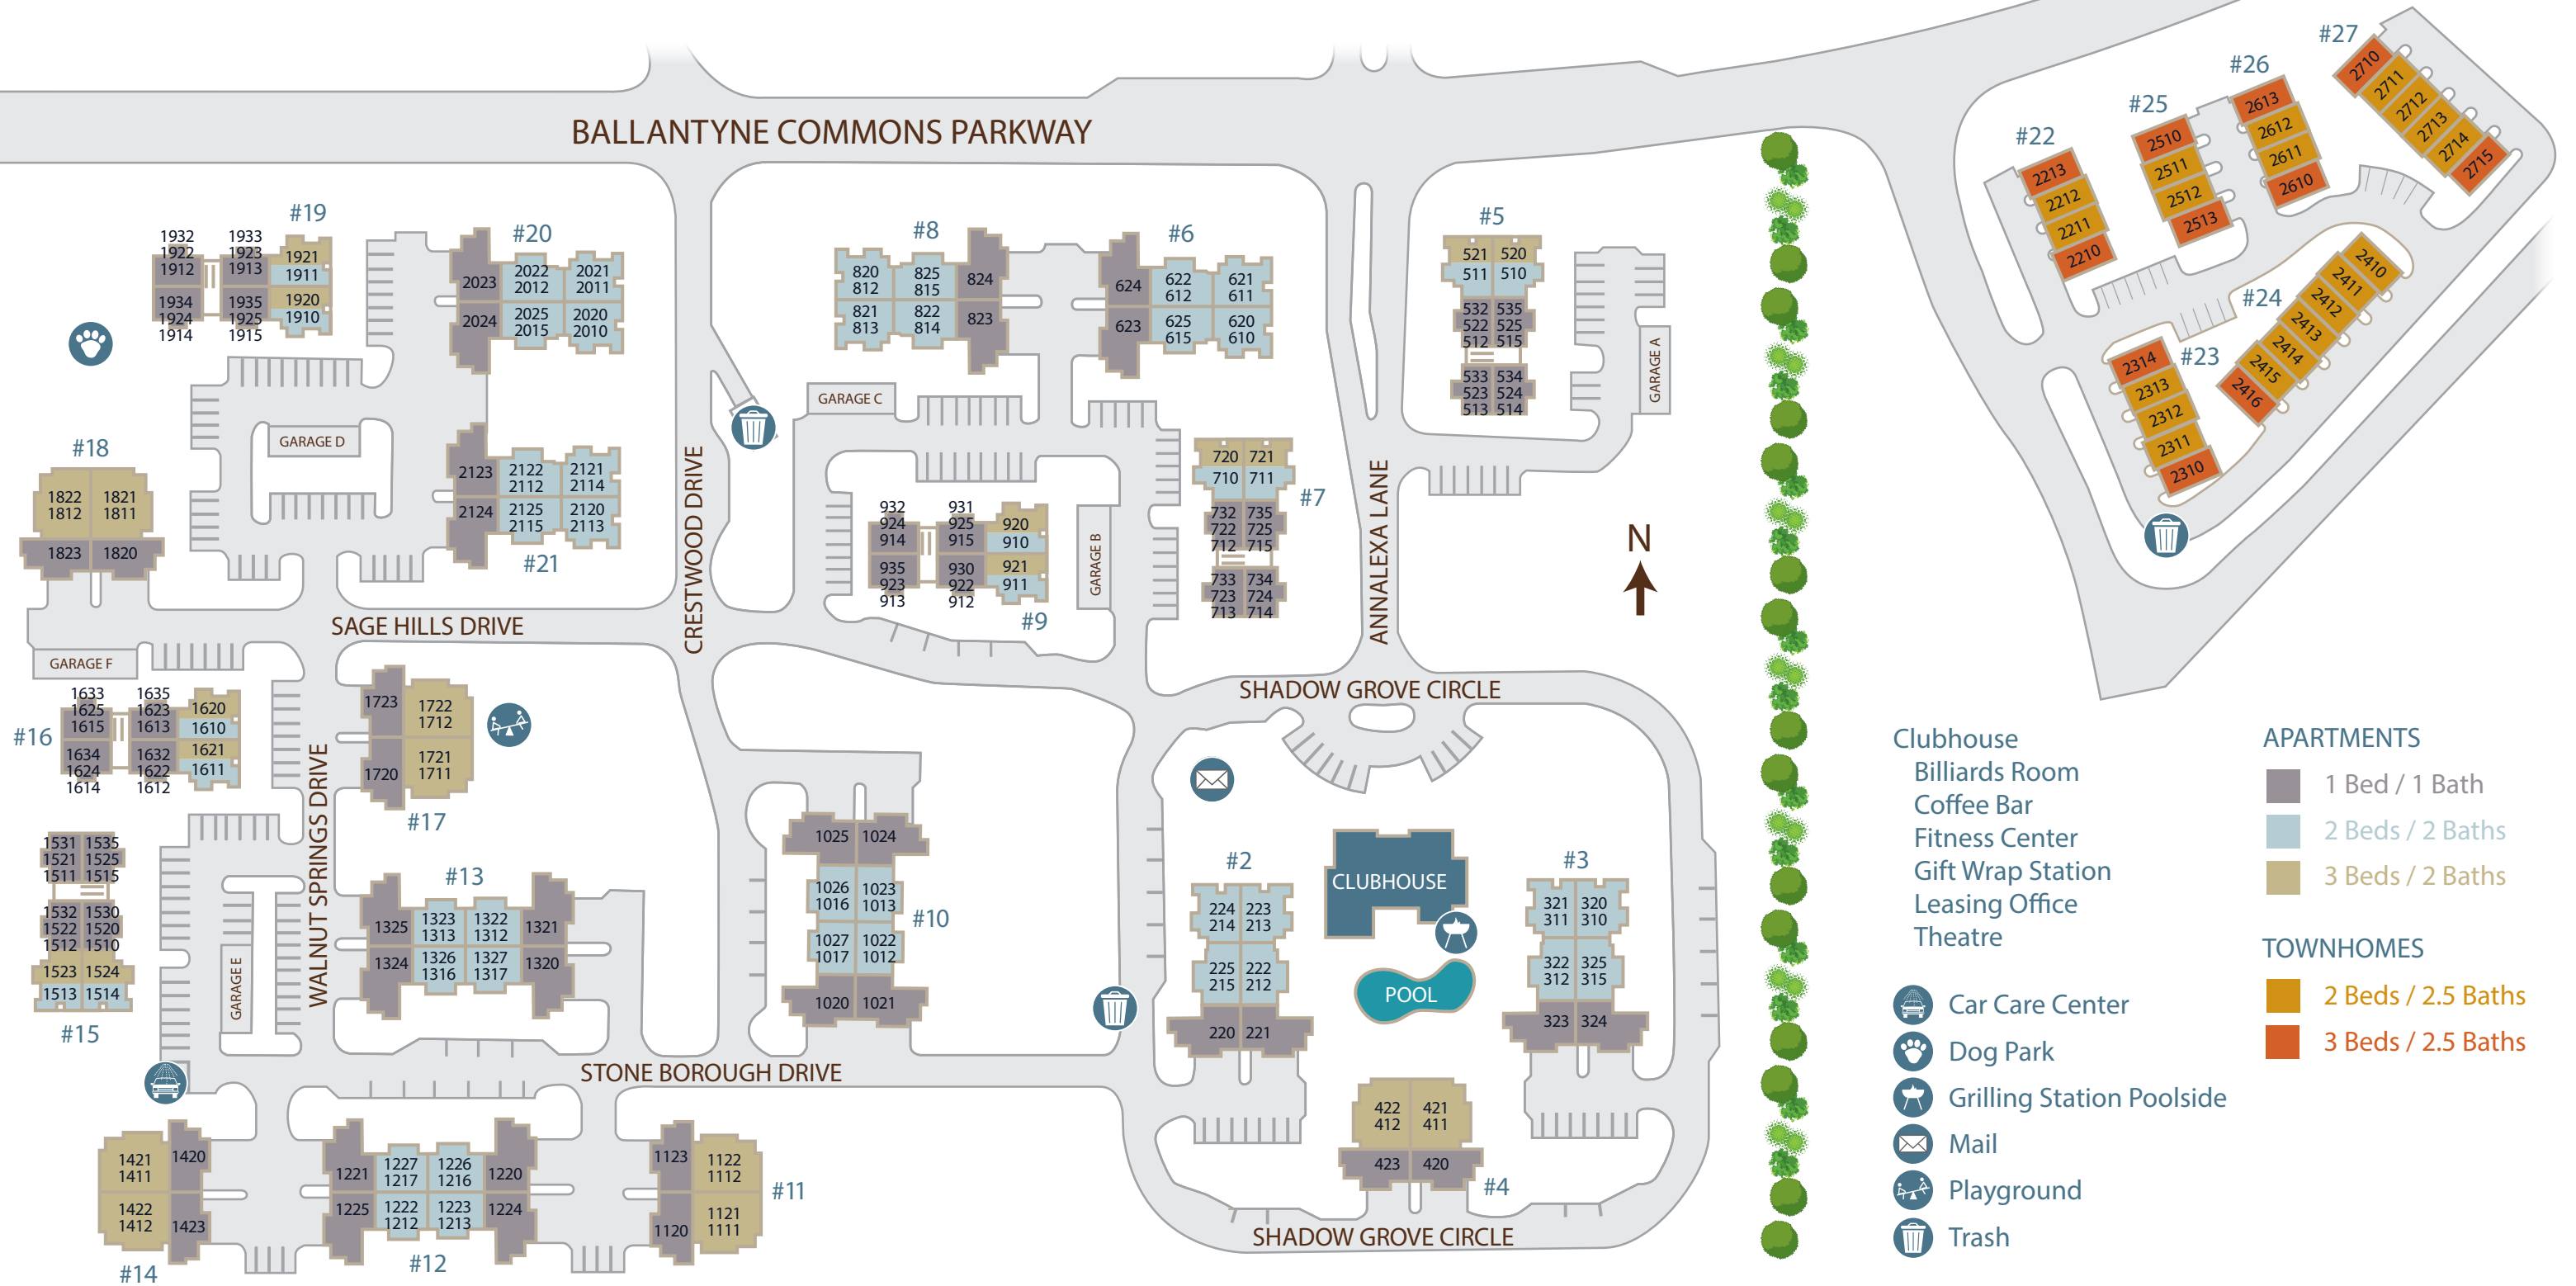

PROMENADE PARK

APARTMENTS AND TOWNHOMES

INTERSTATE 485