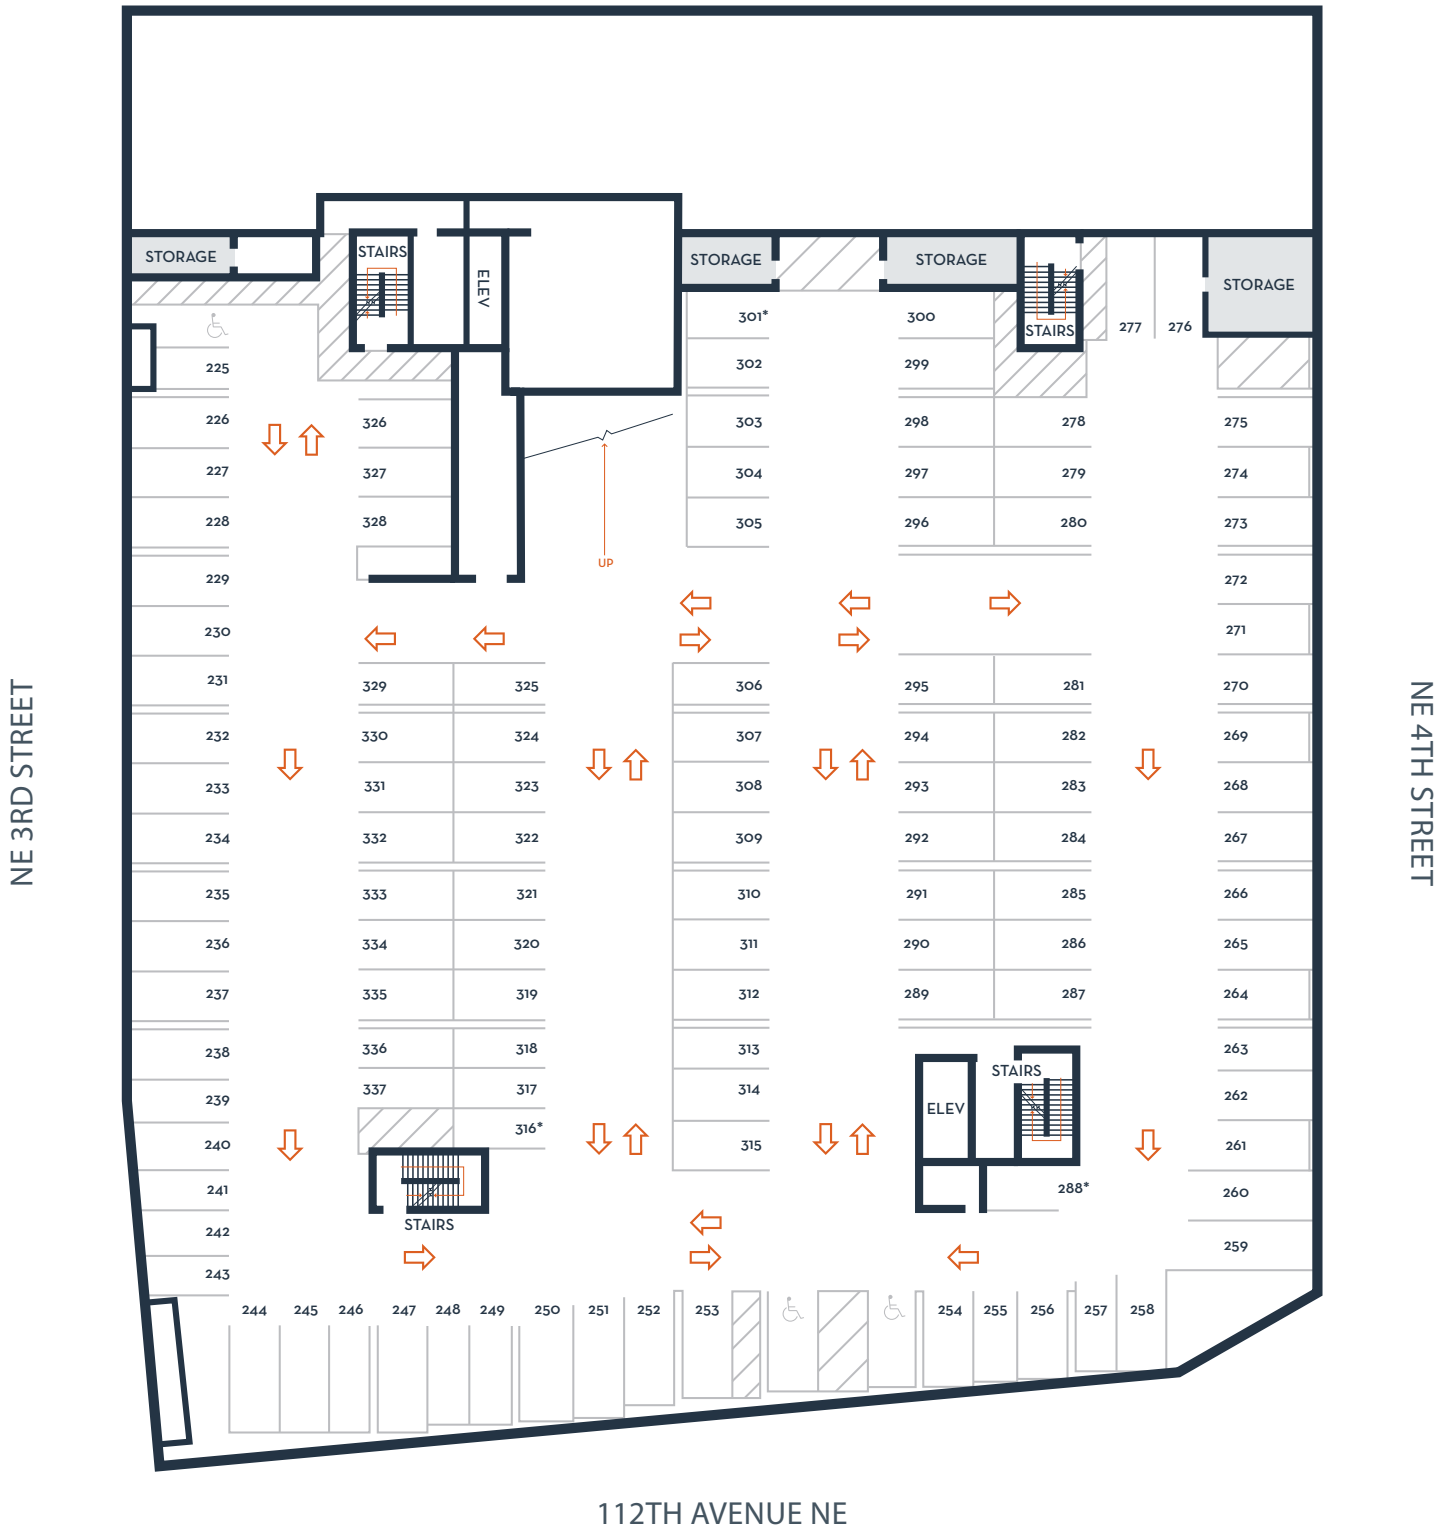

111TH AVENUE NE

basement level 1

111TH AVENUE NE

basement level 2

111TH AVENUE NE

112TH AVENUE NE

level 1

- Studio
- One Bedroom / One Bath
- One Bedroom / One Bath + Study
- Open One Bedroom / One Bath
- Two Bedroom / Two Bath
- Two Bedroom / Two Bath + Study

 Electric Vehicle Charging Stations  
(Spaces 29-47 and 49-51)

METRO · 112  
FINE APARTMENT LIVING

111TH AVENUE NE

level 2

- Studio
- One Bedroom / One Bath
- One Bedroom / One Bath + Study
- Open One Bedroom / One Bath
- Two Bedroom / Two Bath
- Two Bedroom / Two Bath + Study

317112thAveNE,Bellevue,WA98004•RentMetro112.com

METRO · 112  
FINE APARTMENT LIVING

111TH AVENUE NE

level 3

- Studio
- One Bedroom / One Bath
- One Bedroom / One Bath + Study
- Open One Bedroom / One Bath
- Two Bedroom / Two Bath
- Two Bedroom / Two Bath + Study

317112thAveNE,Bellevue,WA98004•RentMetro112.com

METRO · 112  
FINE APARTMENT LIVING

111TH AVENUE NE

level 4

- Studio
- One Bedroom / One Bath
- One Bedroom / One Bath + Study
- Open One Bedroom / One Bath
- Two Bedroom / Two Bath
- Two Bedroom / Two Bath + Study