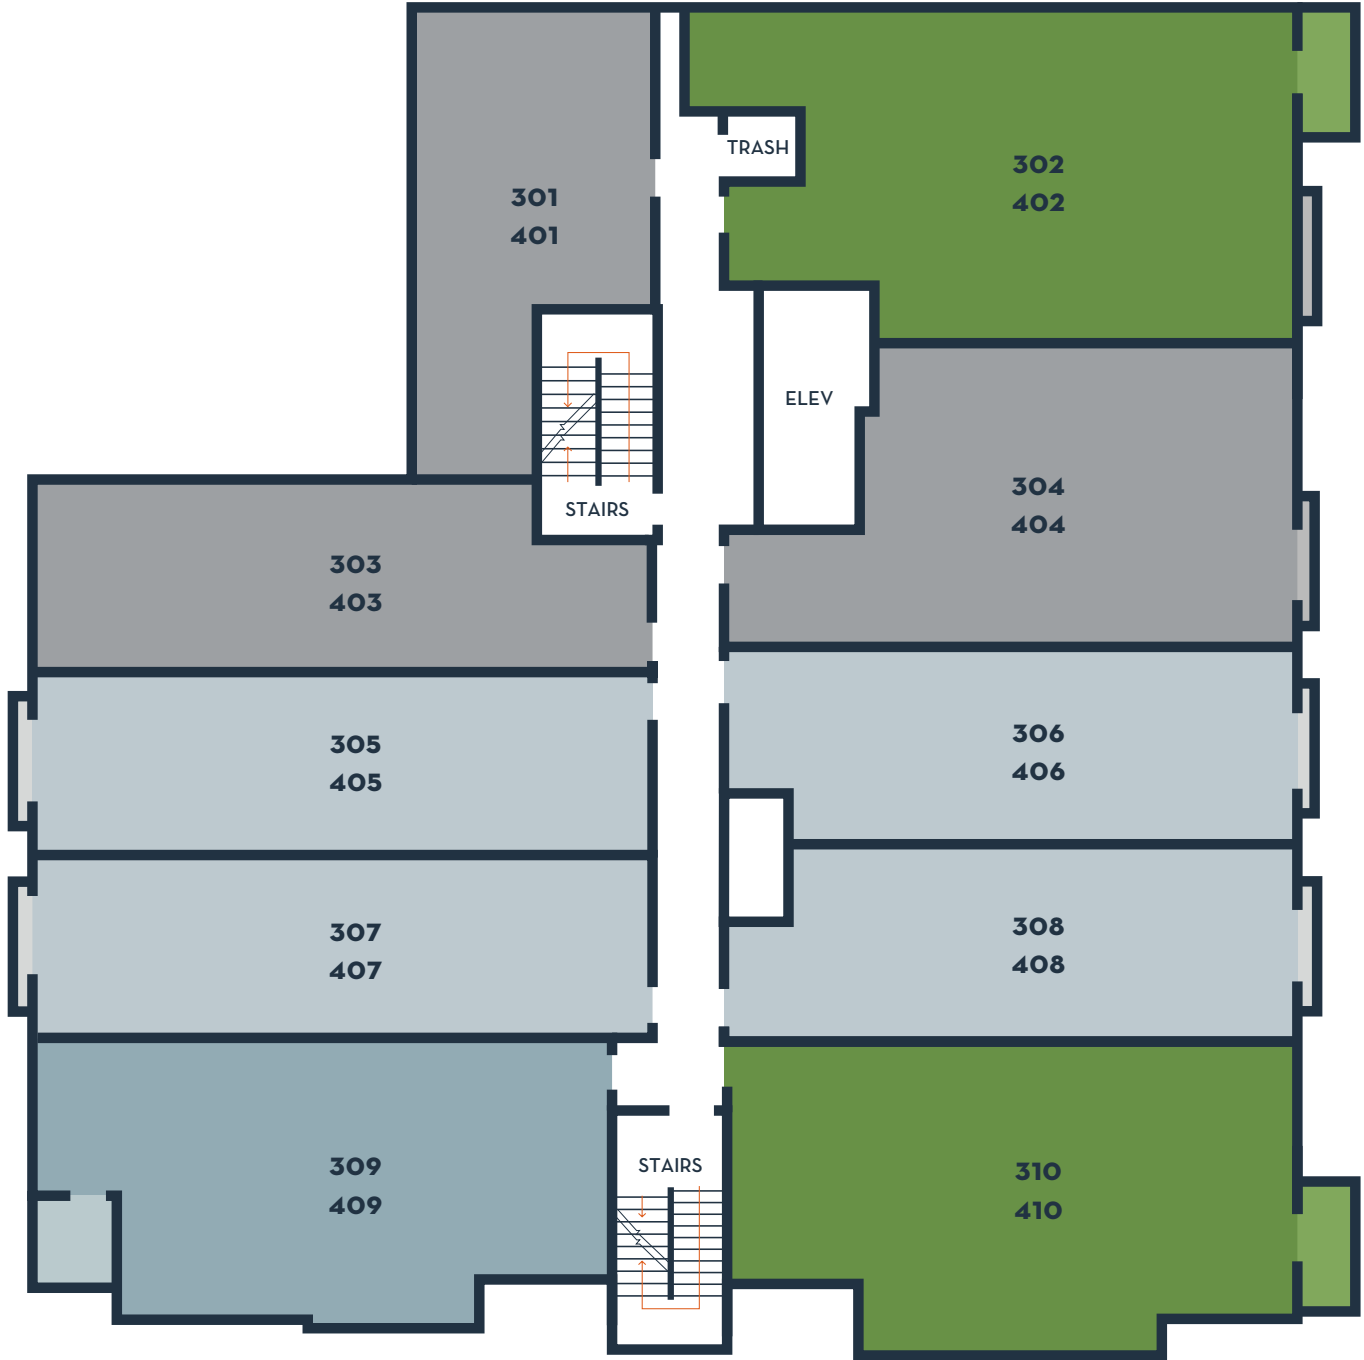

NE 3RD STREET

111TH AVENUE NE

levels 3 + 4
south building

- Studio
- One Bedroom / One Bath
- One Bedroom / One Bath + Study
- Two Bedroom / Two Bath