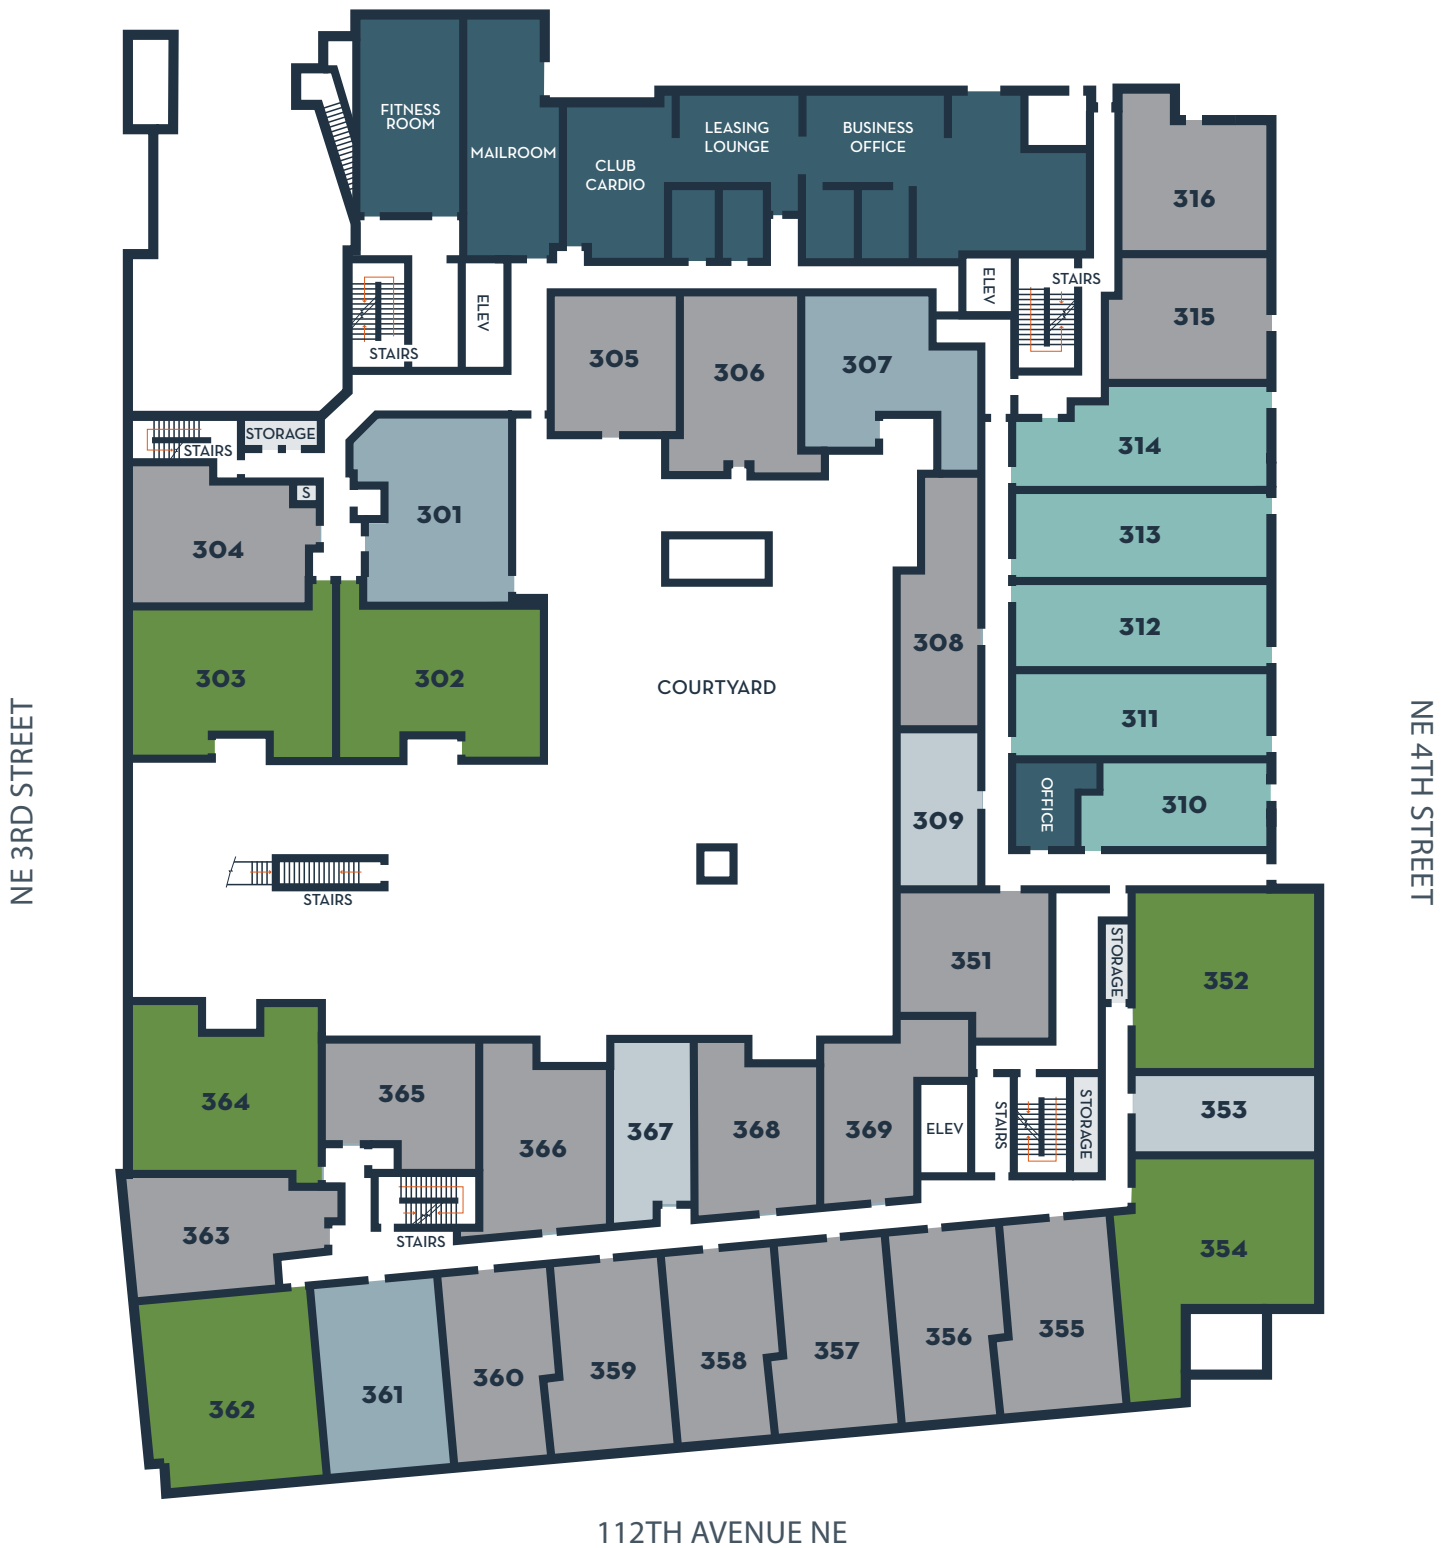

111TH AVENUE NE

basement level 1

111TH AVENUE NE

basement level 2

111TH AVENUE NE

112TH AVENUE NE

level 1

- Studio
- One Bedroom / One Bath
- One Bedroom / One Bath + Study
- Open One Bedroom / One Bath
- Two Bedroom / Two Bath
- Two Bedroom / Two Bath + Study

 Electric Vehicle Charging Stations  
(Spaces 29-47 and 49-51)

METRO · 112  
FINE APARTMENT LIVING

111TH AVENUE NE

level 2

- Studio
- One Bedroom / One Bath
- One Bedroom / One Bath + Study
- Open One Bedroom / One Bath
- Two Bedroom / Two Bath
- Two Bedroom / Two Bath + Study

317112thAveNE,Bellevue,WA98004•RentMetro112.com

METRO · 112  
FINE APARTMENT LIVING

111TH AVENUE NE

level 3

- Studio
- One Bedroom / One Bath
- One Bedroom / One Bath + Study
- Open One Bedroom / One Bath
- Two Bedroom / Two Bath
- Two Bedroom / Two Bath + Study

317112thAveNE,Bellevue,WA98004•RentMetro112.com

METRO · 112  
FINE APARTMENT LIVING

111TH AVENUE NE

level 4

- Studio
- One Bedroom / One Bath
- One Bedroom / One Bath + Study
- Open One Bedroom / One Bath
- Two Bedroom / Two Bath
- Two Bedroom / Two Bath + Study