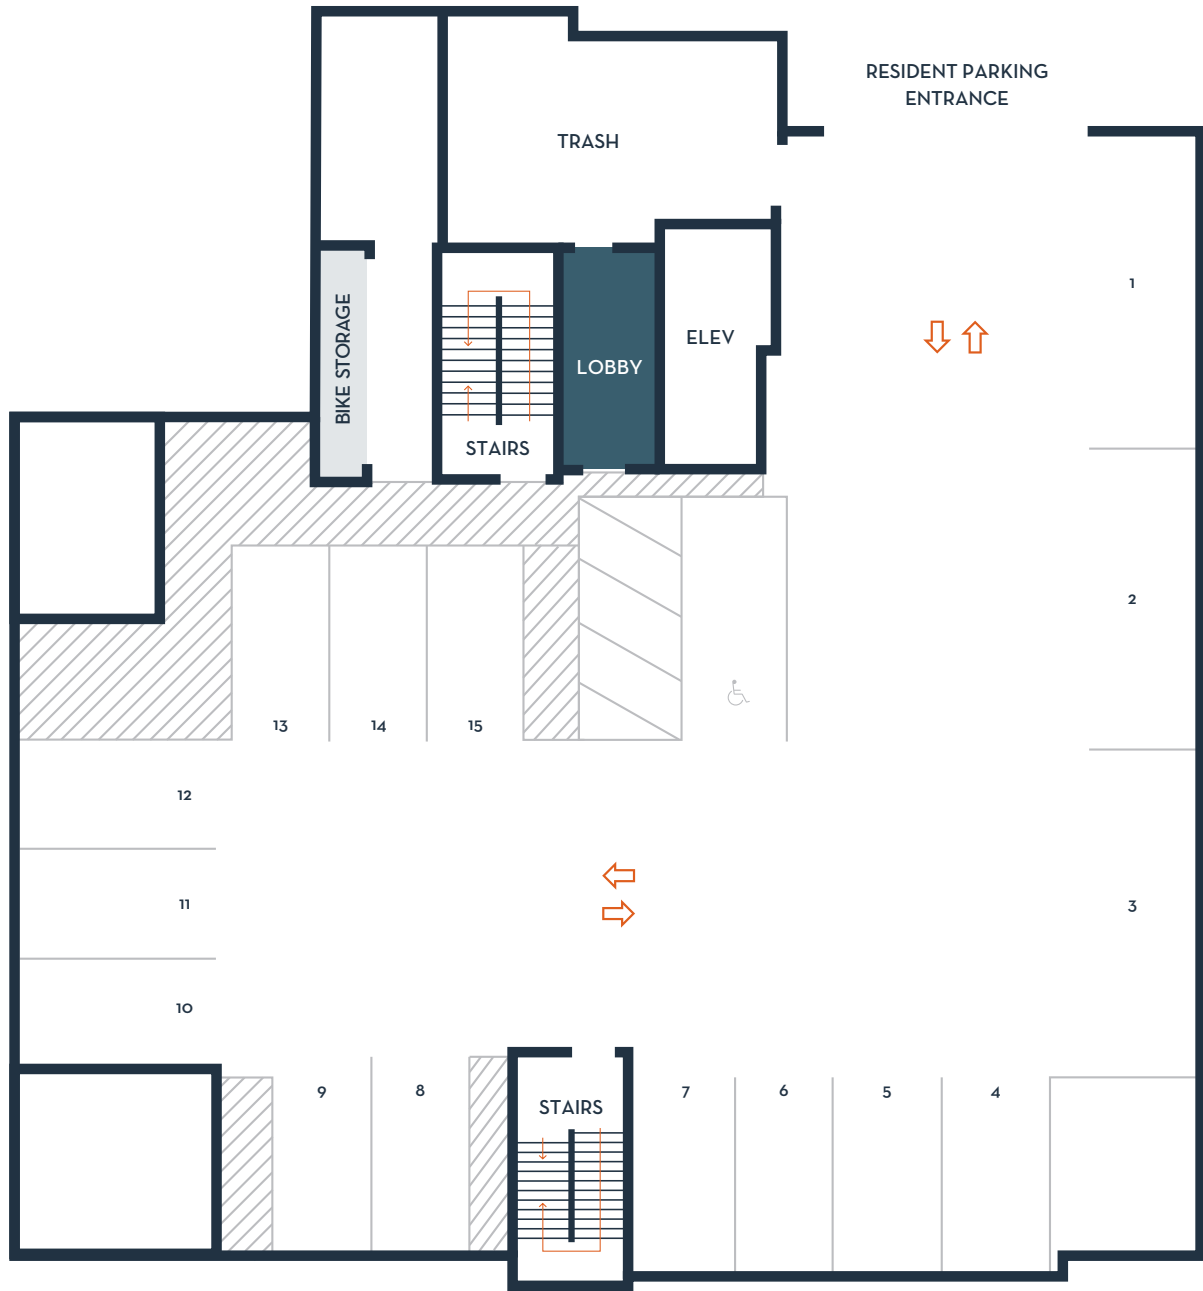

NE 3RD STREET

111TH AVENUE NE

basement level
south building