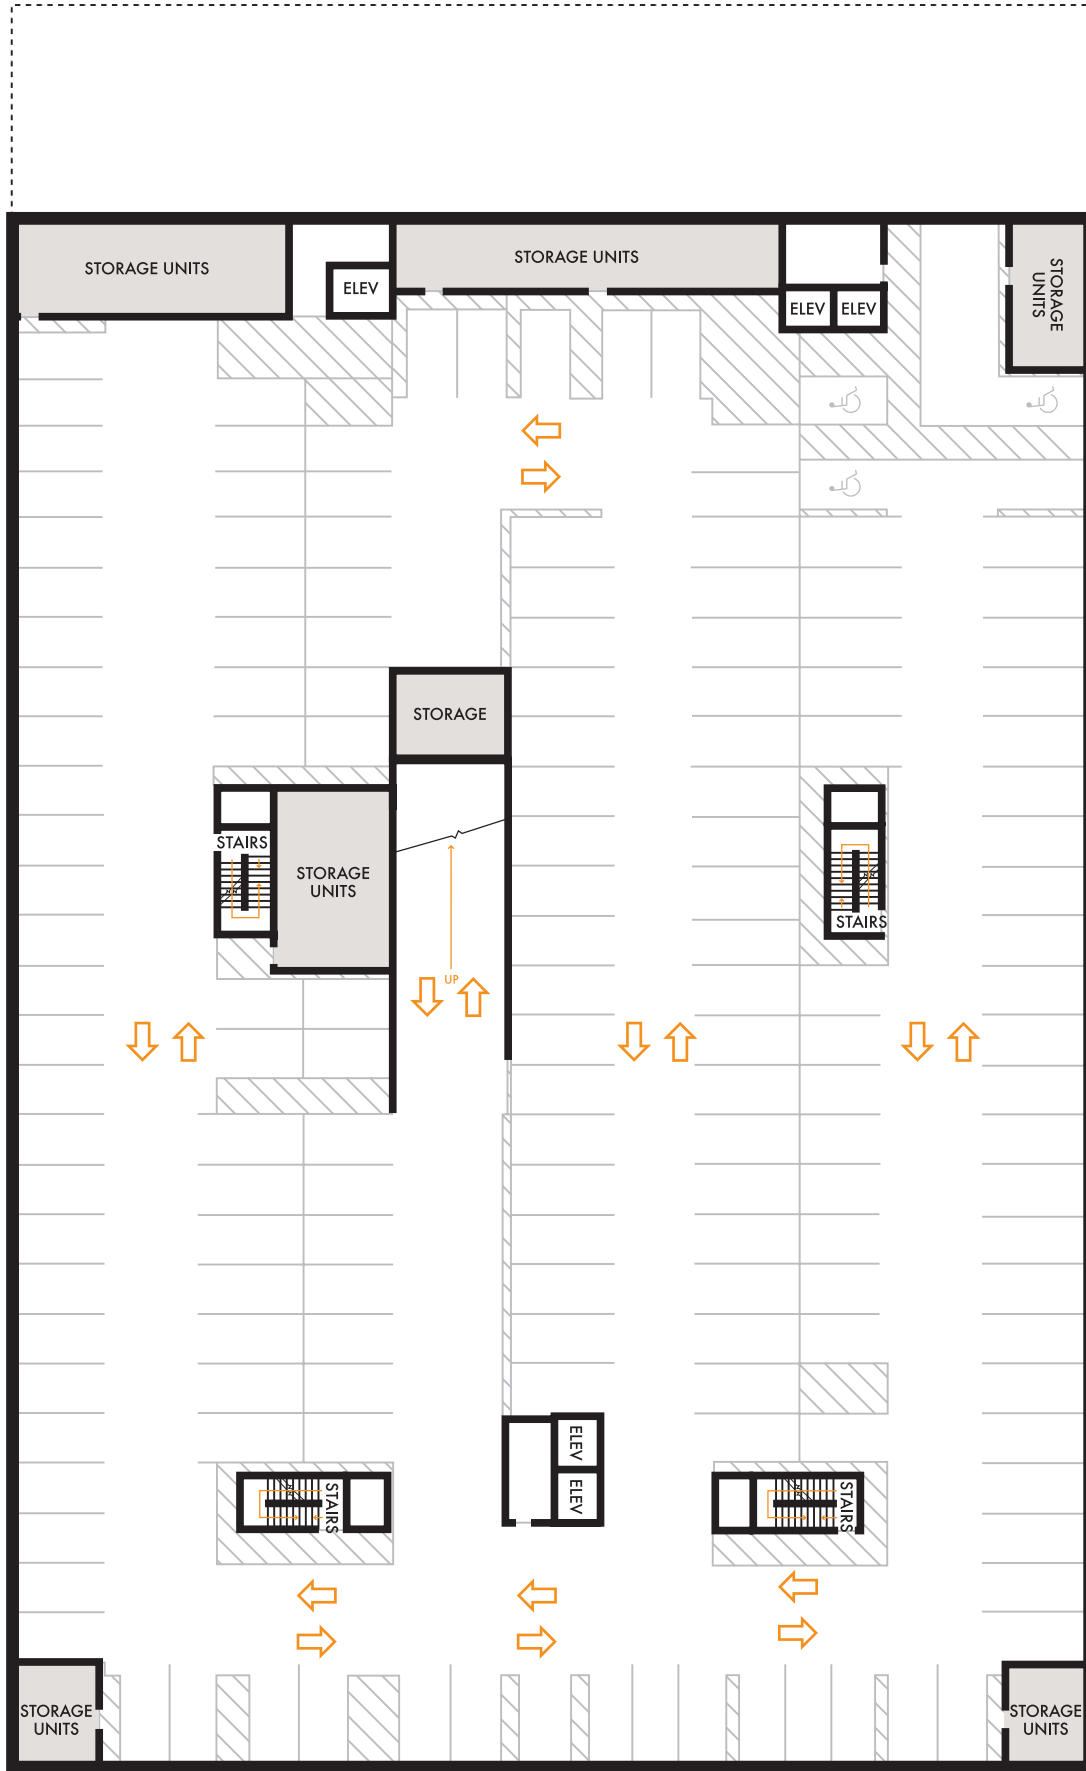

S ABERNETHY STREET

S MOODY AVENUE

S BOND AVENUE

S LOWELL STREET

PARKING LEVEL 2

503.546.3000 rentmatisse.com

Information subject to change, error or deletion.