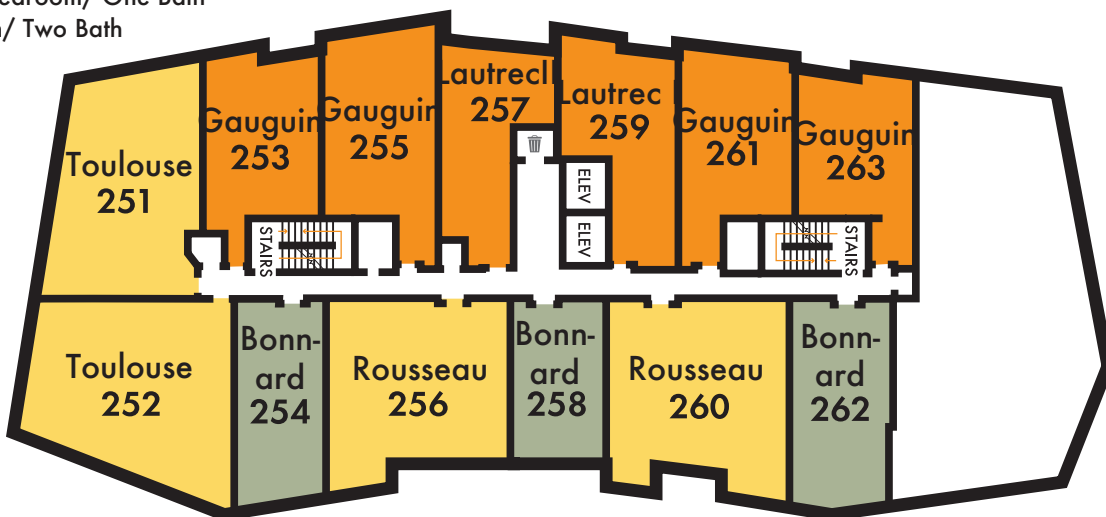

- Studio
- One Bedroom/ One Bath
- One Bedroom/ One Bath + Study
- Urban One Bedroom/ One Bath
- Two Bedroom/ Two Bath
- Loft

**LEVEL 1**

503.546.3000 [rentmatisse.com](http://rentmatisse.com)

Information subject to change, error or deletion.

S ABERNETHY STREET

S WOODY AVENUE

S BOND AVENUE

- Studio
- One Bedroom/ One Bath
- One Bedroom/ One Bath + Study
- Urban One Bedroom/ One Bath
- Two Bedroom/ Two Bath

S LOWELL STREET