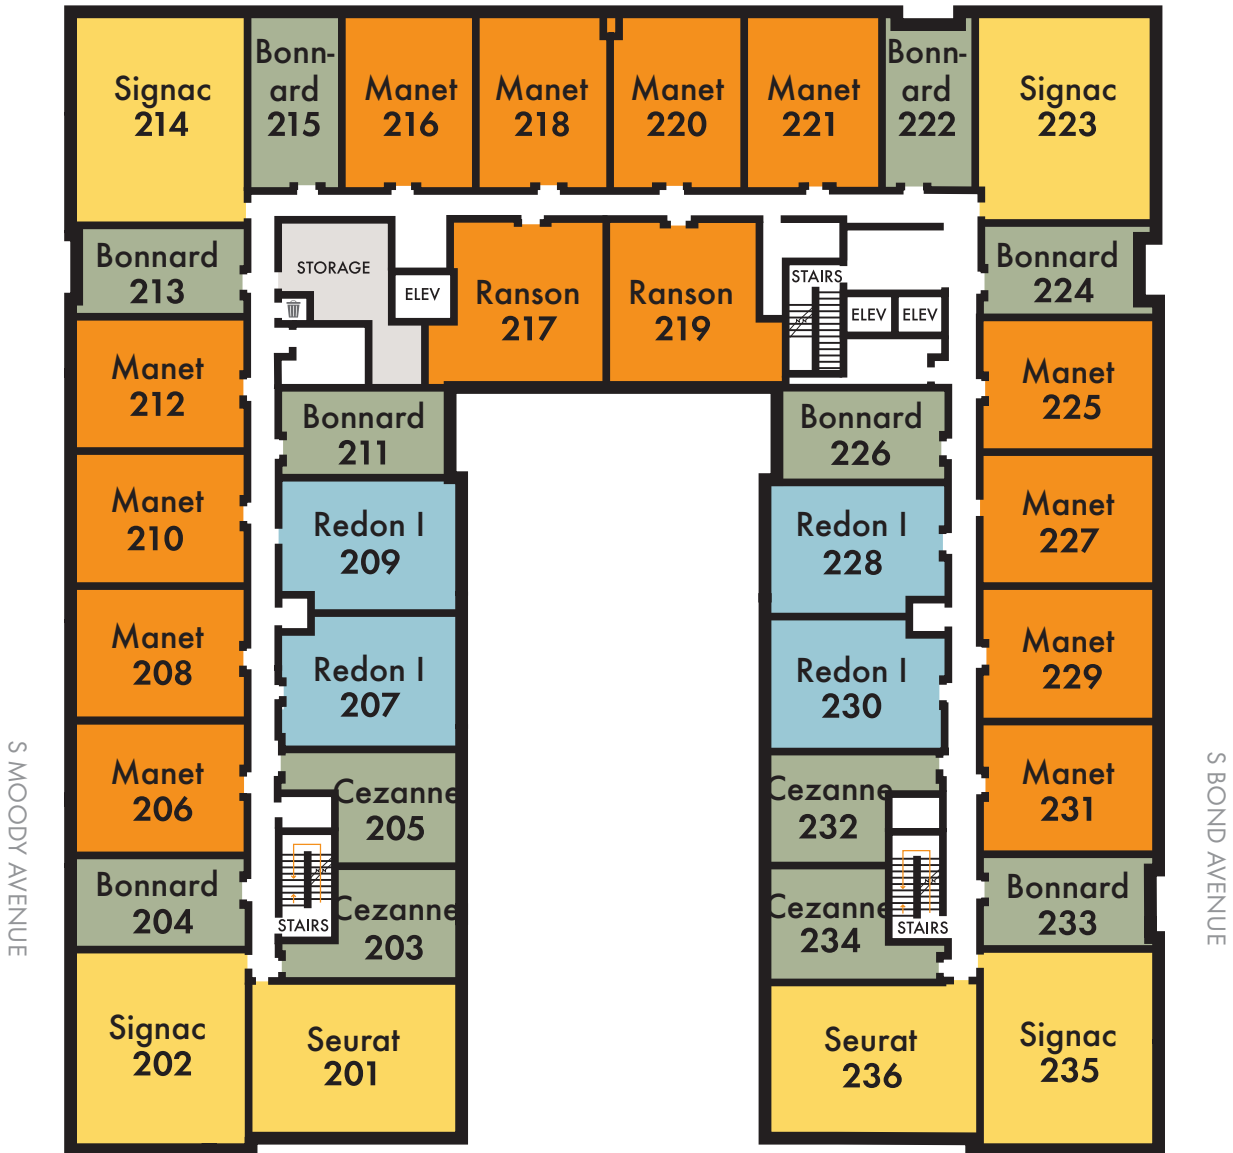

- Studio
- One Bedroom/ One Bath
- One Bedroom/ One Bath + Study
- Urban One Bedroom/ One Bath
- Two Bedroom/ Two Bath
- Loft

**LEVEL 1**

503.546.3000 [rentmatisse.com](http://rentmatisse.com)

Information subject to change, error or deletion.

S ABERNETHY STREET

S WOODY AVENUE

S BOND AVENUE

- Studio
- One Bedroom/ One Bath
- One Bedroom/ One Bath + Study
- Urban One Bedroom/ One Bath
- Two Bedroom/ Two Bath

S LOWELL STREET