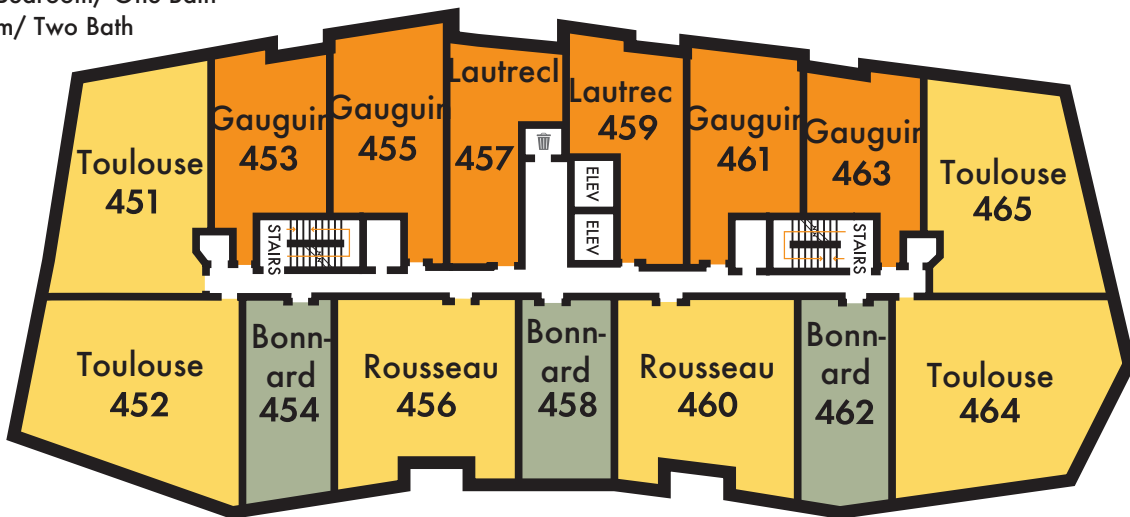

### LEVEL 3

S LOWELL STREET

503.546.3000 [rentmatisse.com](http://rentmatisse.com)

Information subject to change, error or deletion.

S ABERNETHY STREET

- Studio
- One Bedroom/ One Bath
- One Bedroom/ One Bath + Study
- Urban One Bedroom/ One Bath
- Two Bedroom/ Two Bath