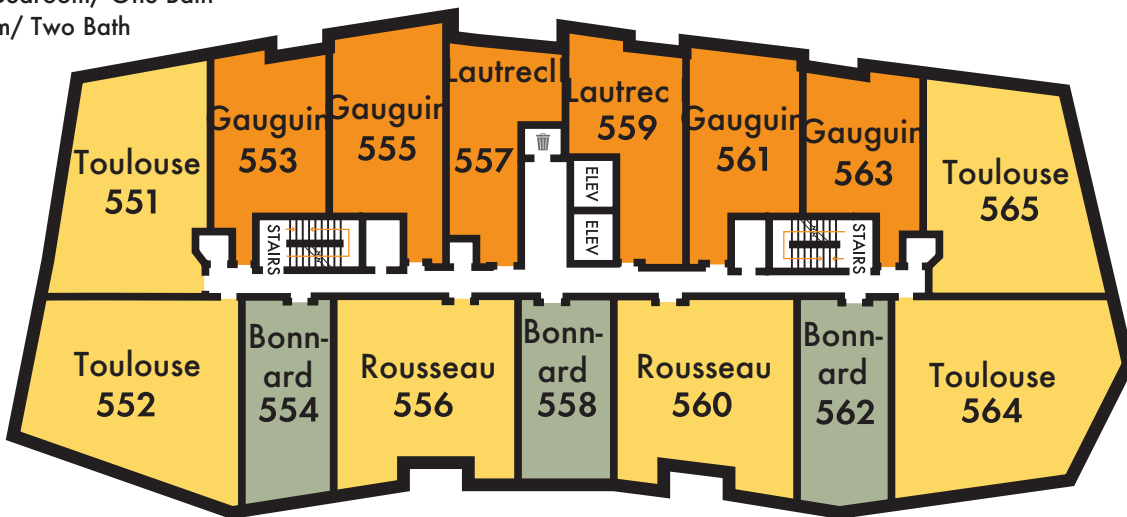

### LEVEL 4

503.546.3000 [rentmatisse.com](http://rentmatisse.com)

Information subject to change, error or deletion.

S ABERNETHY STREET

- Studio
- One Bedroom/ One Bath
- One Bedroom/ One Bath + Study
- Urban One Bedroom/ One Bath
- Two Bedroom/ Two Bath