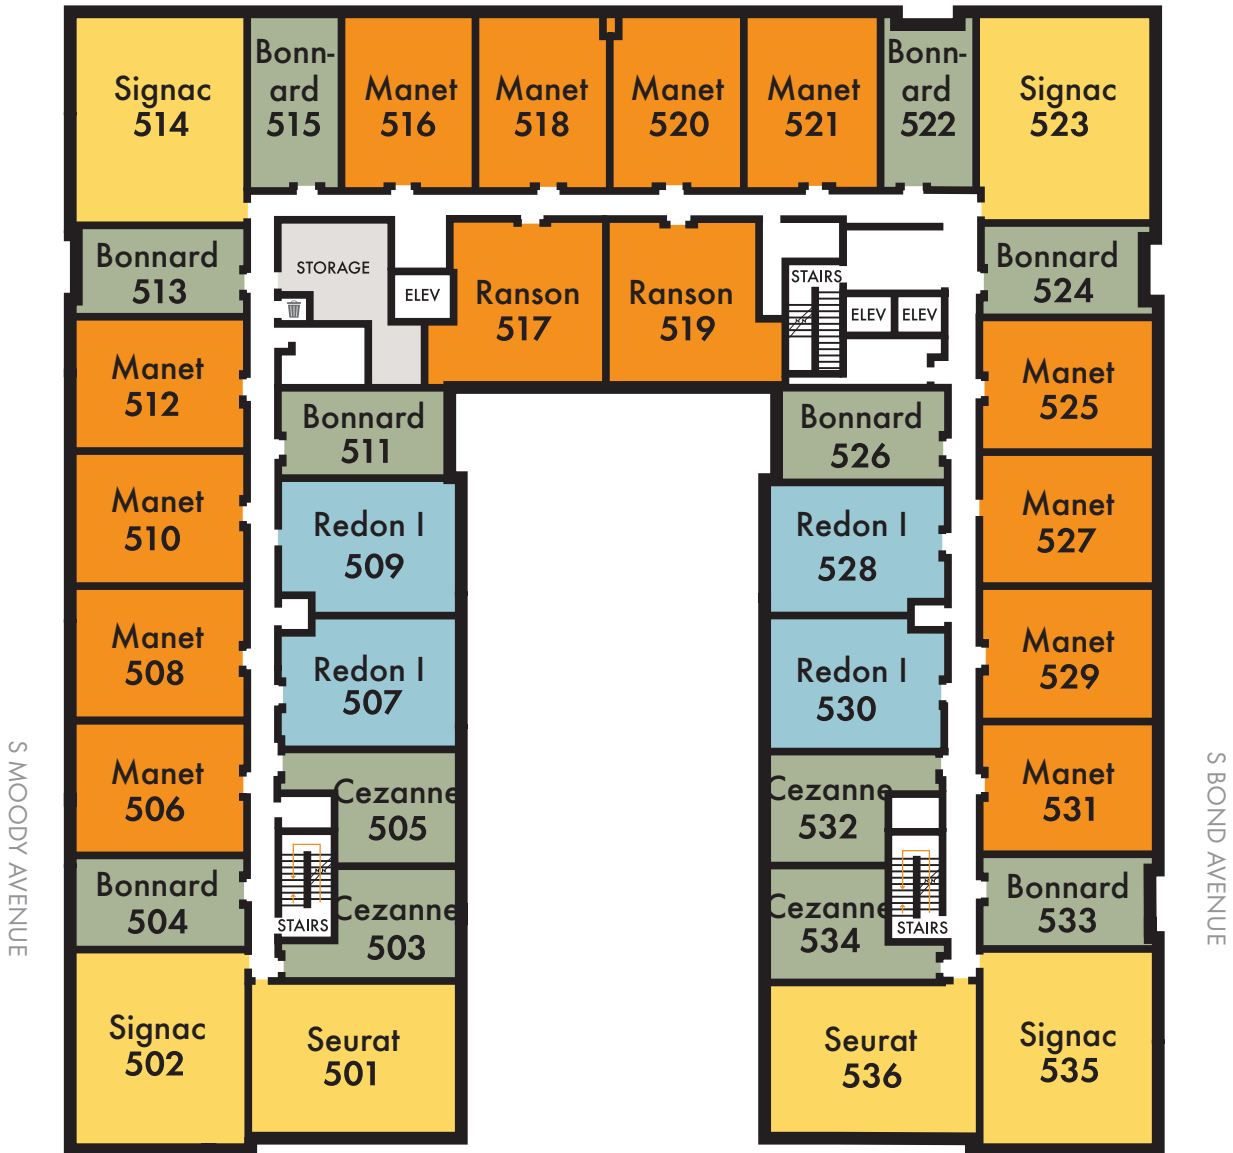

### LEVEL 4

503.546.3000 [rentmatisse.com](http://rentmatisse.com)

Information subject to change, error or deletion.

S ABERNETHY STREET

- Studio
- One Bedroom/ One Bath
- One Bedroom/ One Bath + Study
- Urban One Bedroom/ One Bath
- Two Bedroom/ Two Bath