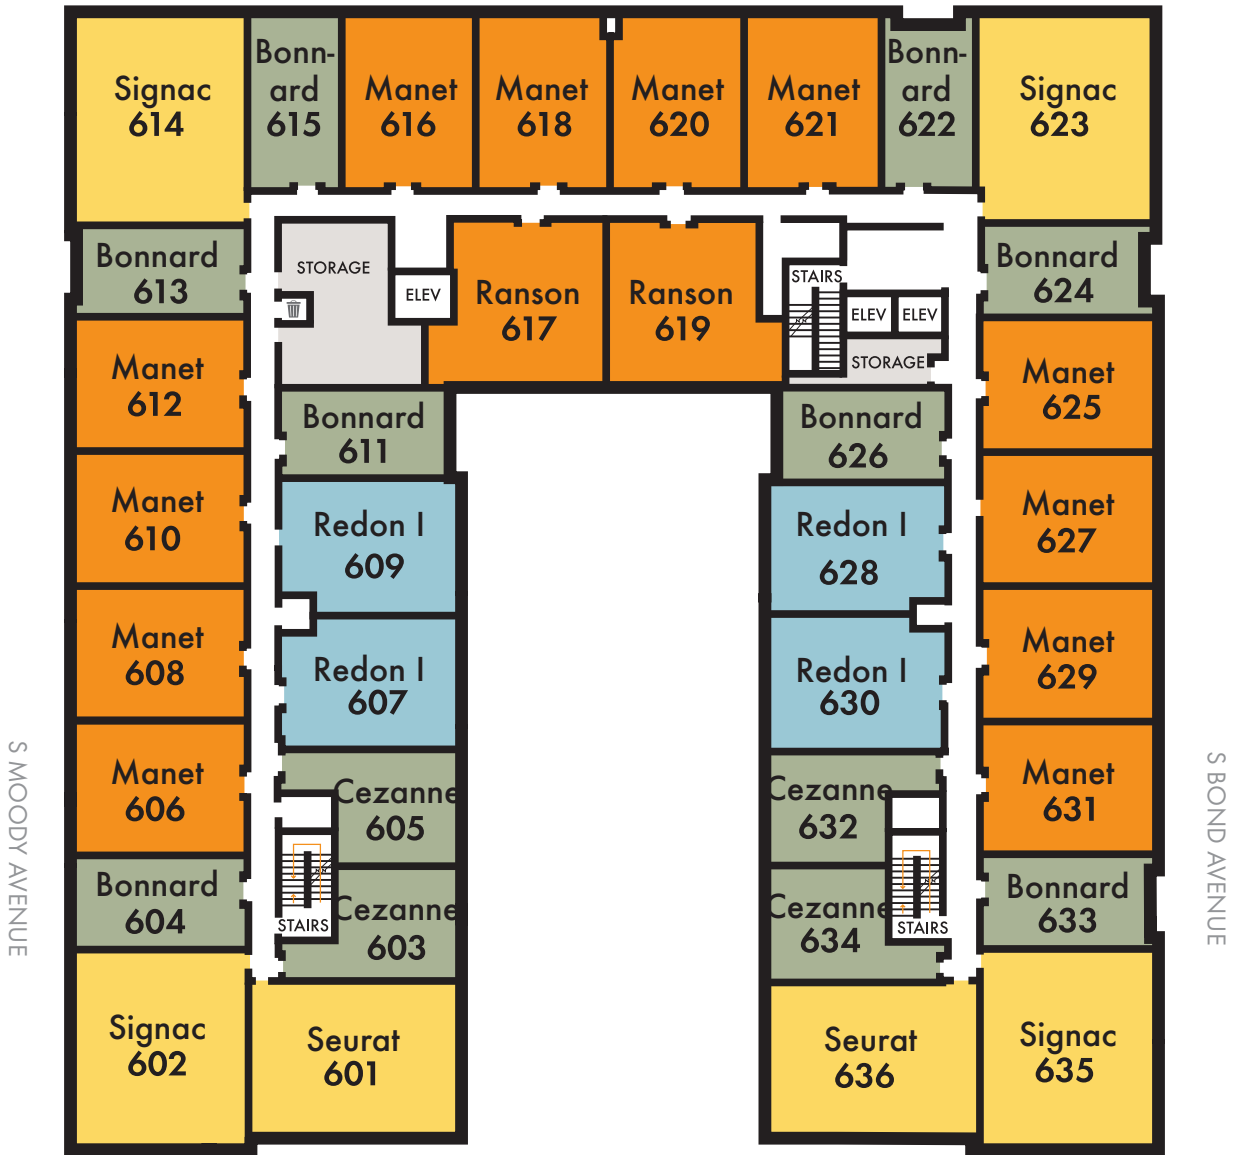

**LEVEL 5**

S LOWELL STREET

503.546.3000 [rentmatisse.com](http://rentmatisse.com)

Information subject to change, error or deletion.

S ABERNETHY STREET

S WOODY AVENUE

S BOND AVENUE

- Studio
- One Bedroom/ One Bath
- One Bedroom/ One Bath + Study
- Urban One Bedroom/ One Bath
- Two Bedroom/ Two Bath