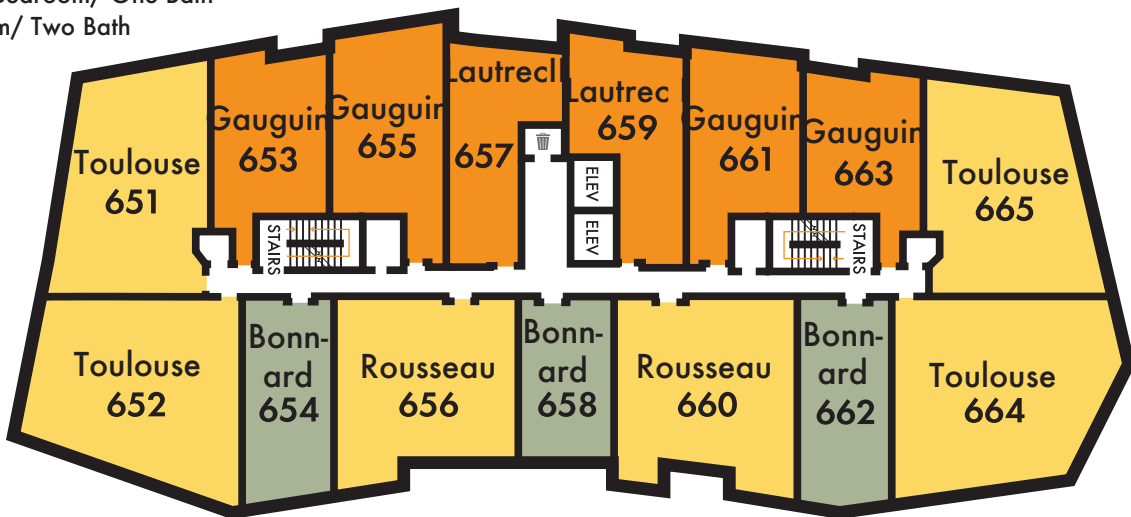

**LEVEL 5**

S LOWELL STREET

503.546.3000 [rentmatisse.com](http://rentmatisse.com)

Information subject to change, error or deletion.

S ABERNETHY STREET

S WOODY AVENUE

S BOND AVENUE

- Studio
- One Bedroom/ One Bath
- One Bedroom/ One Bath + Study
- Urban One Bedroom/ One Bath
- Two Bedroom/ Two Bath