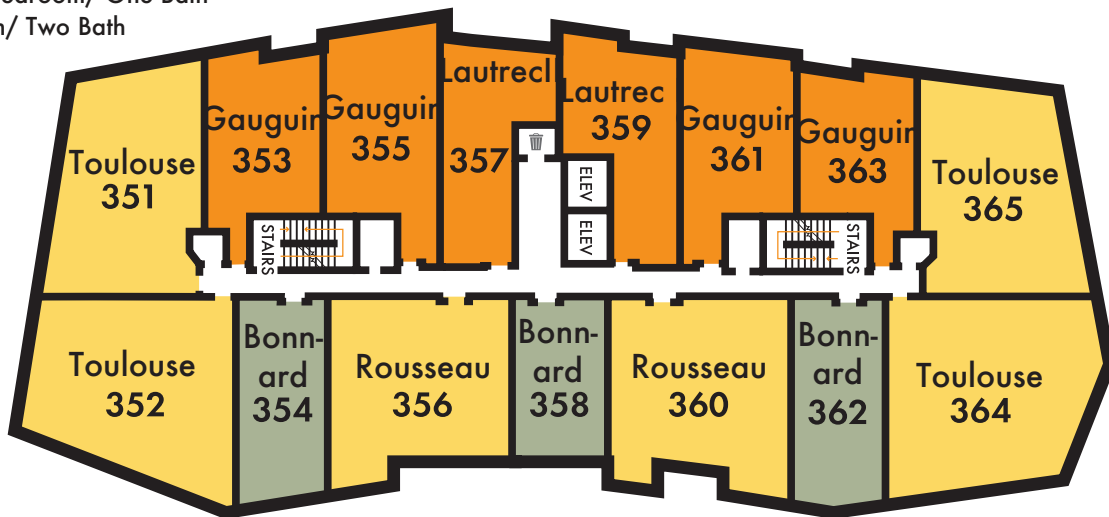

S ABERNETHY STREET

S WOODY AVENUE

S BOND AVENUE

- Studio
- One Bedroom/ One Bath
- One Bedroom/ One Bath + Study
- Urban One Bedroom/ One Bath
- Two Bedroom/ Two Bath

S LOWELL STREET

## LEVEL 2

503.546.3000 [rentmatisse.com](http://rentmatisse.com)

Information subject to change, error or deletion.

S ABERNETHY STREET

- Studio
- One Bedroom/ One Bath
- One Bedroom/ One Bath + Study
- Urban One Bedroom/ One Bath
- Two Bedroom/ Two Bath