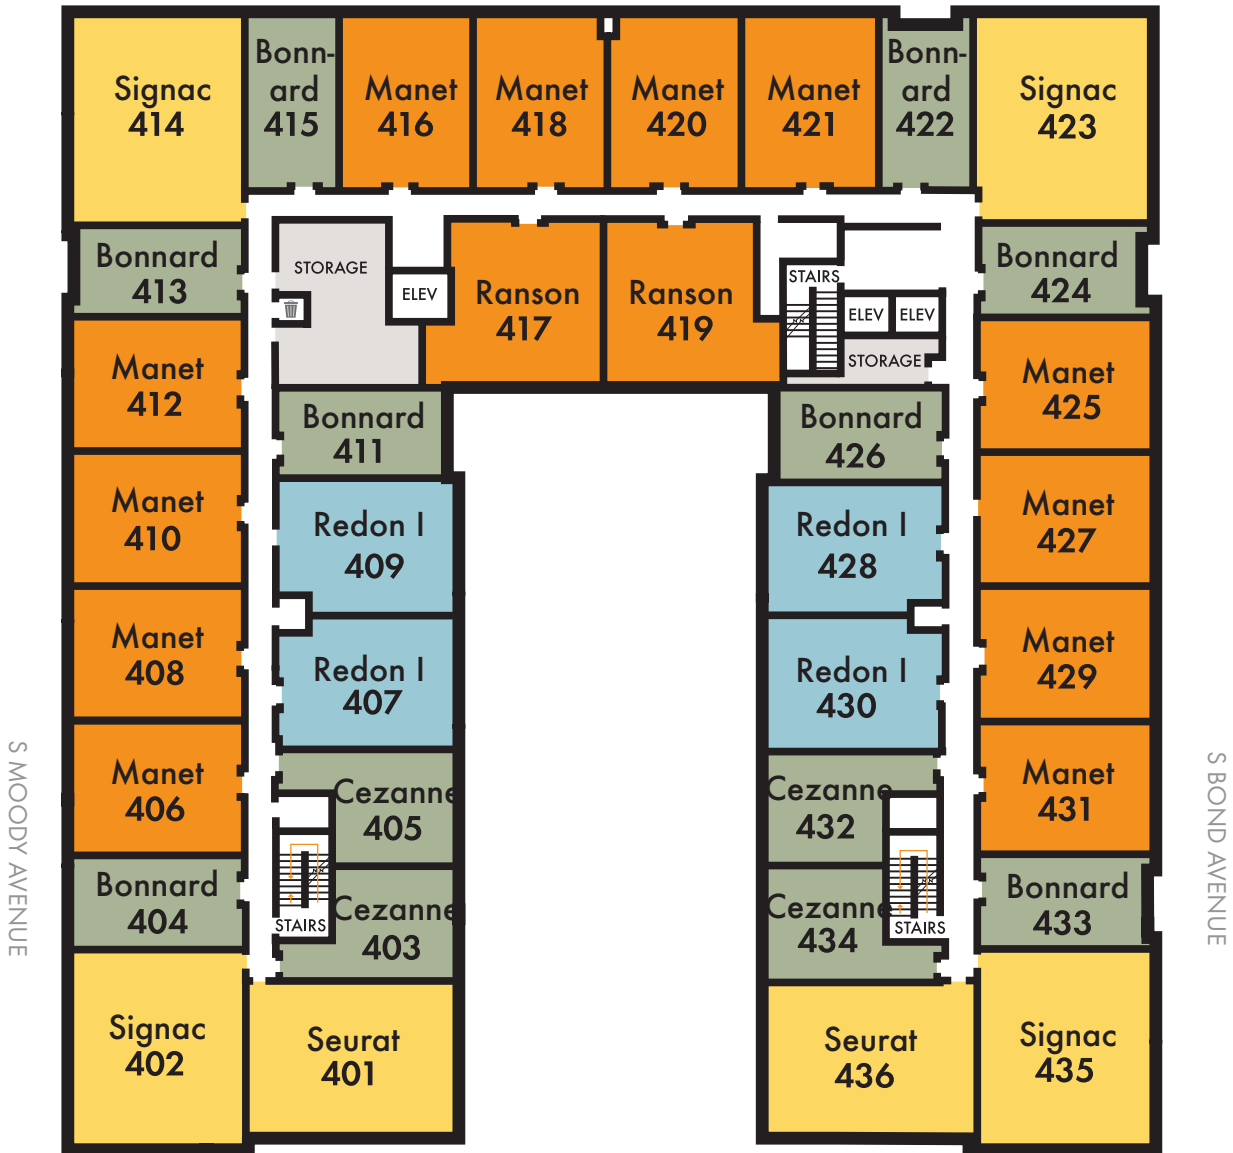

### LEVEL 3

S LOWELL STREET

503.546.3000 [rentmatisse.com](http://rentmatisse.com)

Information subject to change, error or deletion.

S ABERNETHY STREET

- Studio
- One Bedroom/ One Bath
- One Bedroom/ One Bath + Study
- Urban One Bedroom/ One Bath
- Two Bedroom/ Two Bath