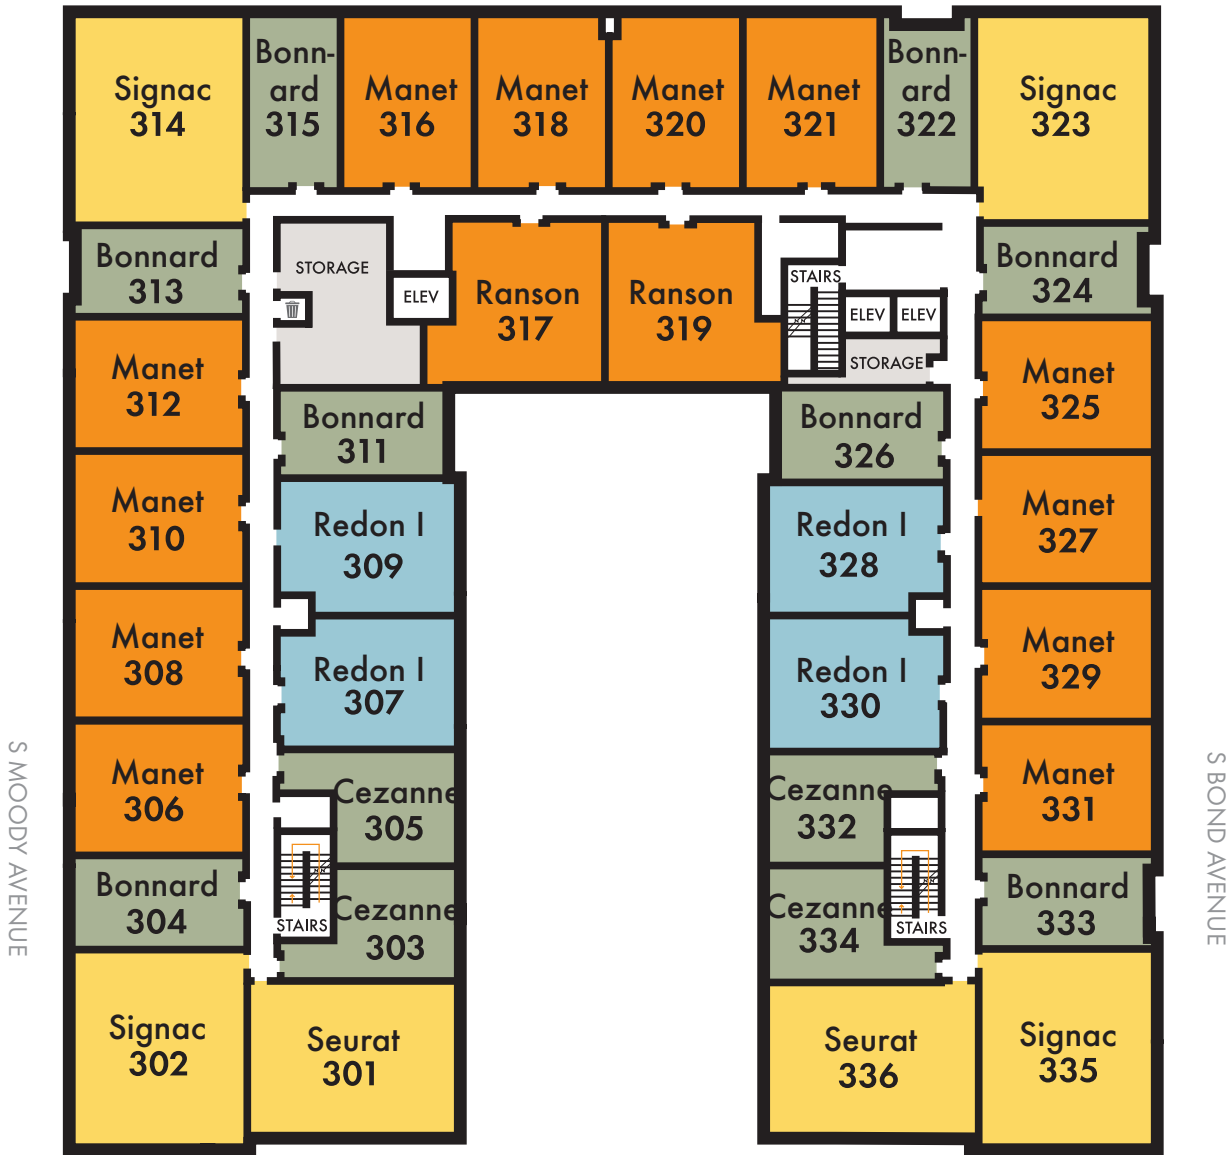

S ABERNETHY STREET

S WOODY AVENUE

S BOND AVENUE

- Studio
- One Bedroom/ One Bath
- One Bedroom/ One Bath + Study
- Urban One Bedroom/ One Bath
- Two Bedroom/ Two Bath

S LOWELL STREET

## LEVEL 2

503.546.3000 [rentmatisse.com](http://rentmatisse.com)

Information subject to change, error or deletion.

S ABERNETHY STREET

- Studio
- One Bedroom/ One Bath
- One Bedroom/ One Bath + Study
- Urban One Bedroom/ One Bath
- Two Bedroom/ Two Bath