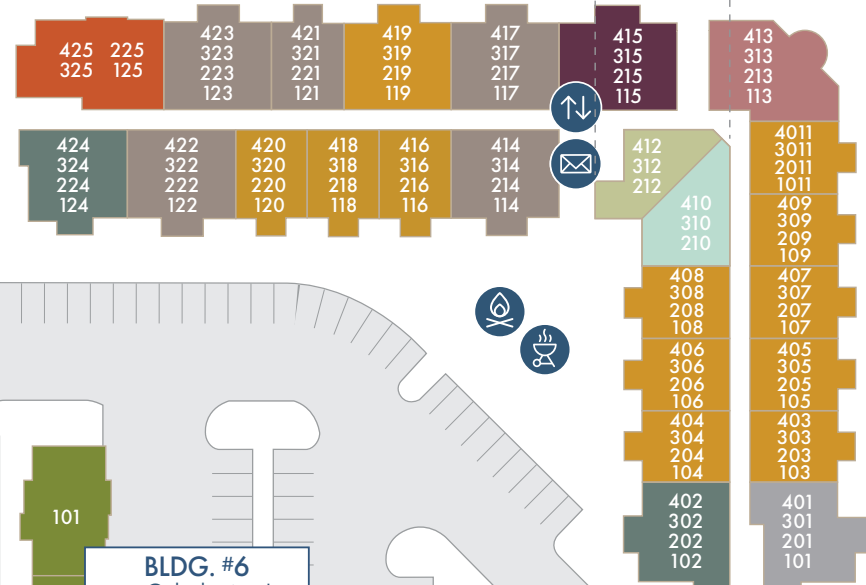

BONNER BRIDGE COURT

OBAN PASSAGE COURT

KINGS PARADE BLVD.

CALEDONIAN LANE

LEVEL 1

BLDG. #2
9739 Kings Parade Blvd.

BLDG. #1
9541 Kings Parade Blvd.

APARTMENTS

- 1 BED / 1 BATH**
- Broadway
 - Eldridge
- 2 BEDS / 2 BATHS**
- Chelsea
 - Greenwich
 - Hudson
 - Lafayette
 - Madison
 - Mulberry
 - Soho
 - York
- 3 BEDS / 2 BATHS**
- Gramercy

AMENITIES

- BBQ GRILLS
- CAR CARE CENTER
- FIRE PIT
- FITNESS CENTER
- POOL
- RESIDENT LOUNGE

ESSENTIALS

- ELEVATOR
- MAIL
- PARCEL LOCKERS
- RECYCLE
- TRASH

BLDG. #9
2215 Caledonian Ln.

BLDG. #6
2214 Caledonian Ln.

BLDG. #10
2310 Bonner Bridge Ct.

BLDG. #5
9231 Oban Passage Dr.

BLDG. #8
2207 Caledonian Ln.

BLDG. #7
2206 Caledonian Ln.

CLUBHOUSE
3201 Windshire Ln.

BLDG. #3
3215 Windshire Ln.

BLDG. #4
3111 Windshire Ln.

GRAMERCY ■ SQUARE
AT AYRSLEY
APARTMENT HOMES

3201 Windshire Lane, Charlotte, NC 28273 | RentAyrslay.com