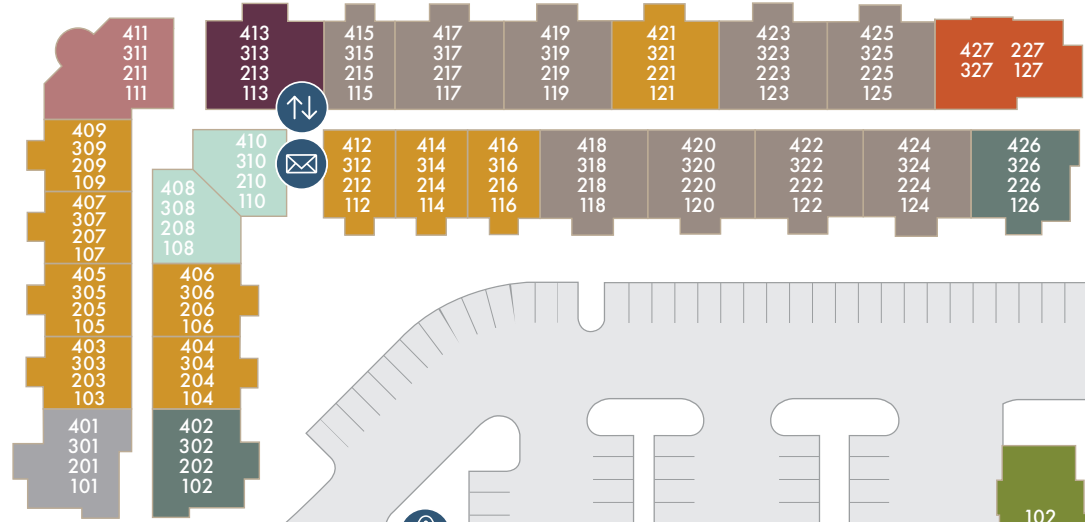

BONNER BRIDGE COURT

OBAN PASSAGE COURT

KINGS PARADE BLVD.

CALEDONIAN LANE

LEVEL 1

BLDG. #2
9739 Kings Parade Blvd.

BLDG. #1
9541 Kings Parade Blvd.

APARTMENTS

- 1 BED / 1 BATH**
- Broadway
 - Eldridge
- 2 BEDS / 2 BATHS**
- Chelsea
 - Greenwich
 - Hudson
 - Lafayette
 - Madison
 - Mulberry
 - Soho
 - York
- 3 BEDS / 2 BATHS**
- Gramercy

AMENITIES

- BBQ GRILLS
- CAR CARE CENTER
- FIRE PIT
- FITNESS CENTER
- POOL
- RESIDENT LOUNGE

ESSENTIALS

- ELEVATOR
- MAIL
- PARCEL LOCKERS
- RECYCLE
- TRASH

BLDG. #9
2215 Caledonian Ln.

BLDG. #6
2214 Caledonian Ln.

BLDG. #10
2310 Bonner Bridge Ct.

BLDG. #5
9231 Oban Passage Dr.

BLDG. #8
2207 Caledonian Ln.

BLDG. #7
2206 Caledonian Ln.

CLUBHOUSE
3201 Windshire Ln.

BLDG. #3
3215 Windshire Ln.

BLDG. #4
3111 Windshire Ln.

GRAMERCY ■ SQUARE
AT AYRSLEY
APARTMENT HOMES

3201 Windshire Lane, Charlotte, NC 28273 | RentAyrslay.com