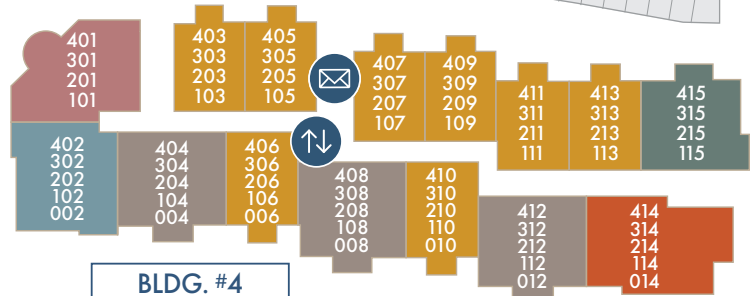

BONNER BRIDGE COURT

OBAN PASSAGE COURT

KINGS PARADE BLVD.

CALEDONIAN LANE

LEVEL 1

BLDG. #2
9739 Kings Parade Blvd.

BLDG. #1
9541 Kings Parade Blvd.

APARTMENTS

- 1 BED / 1 BATH**
- Broadway
 - Eldridge
- 2 BEDS / 2 BATHS**
- Chelsea
 - Greenwich
 - Hudson
 - Lafayette
 - Madison
 - Mulberry
 - Soho
 - York
- 3 BEDS / 2 BATHS**
- Gramercy

AMENITIES

- BBQ GRILLS
- CAR CARE CENTER
- FIRE PIT
- FITNESS CENTER
- POOL
- RESIDENT LOUNGE

ESSENTIALS

- ELEVATOR
- MAIL
- PARCEL LOCKERS
- RECYCLE
- TRASH

BLDG. #9
2215 Caledonian Ln.

BLDG. #6
2214 Caledonian Ln.

BLDG. #10
2310 Bonner Bridge Ct.

BLDG. #5
9231 Oban Passage Dr.

BLDG. #8
2207 Caledonian Ln.

BLDG. #7
2206 Caledonian Ln.

CLUBHOUSE
3201 Windshire Ln.

BLDG. #3
3215 Windshire Ln.

BLDG. #4
3111 Windshire Ln.

GRAMERCY ■ SQUARE
AT AYRSLEY
APARTMENT HOMES

3201 Windshire Lane, Charlotte, NC 28273 | RentAyrslay.com