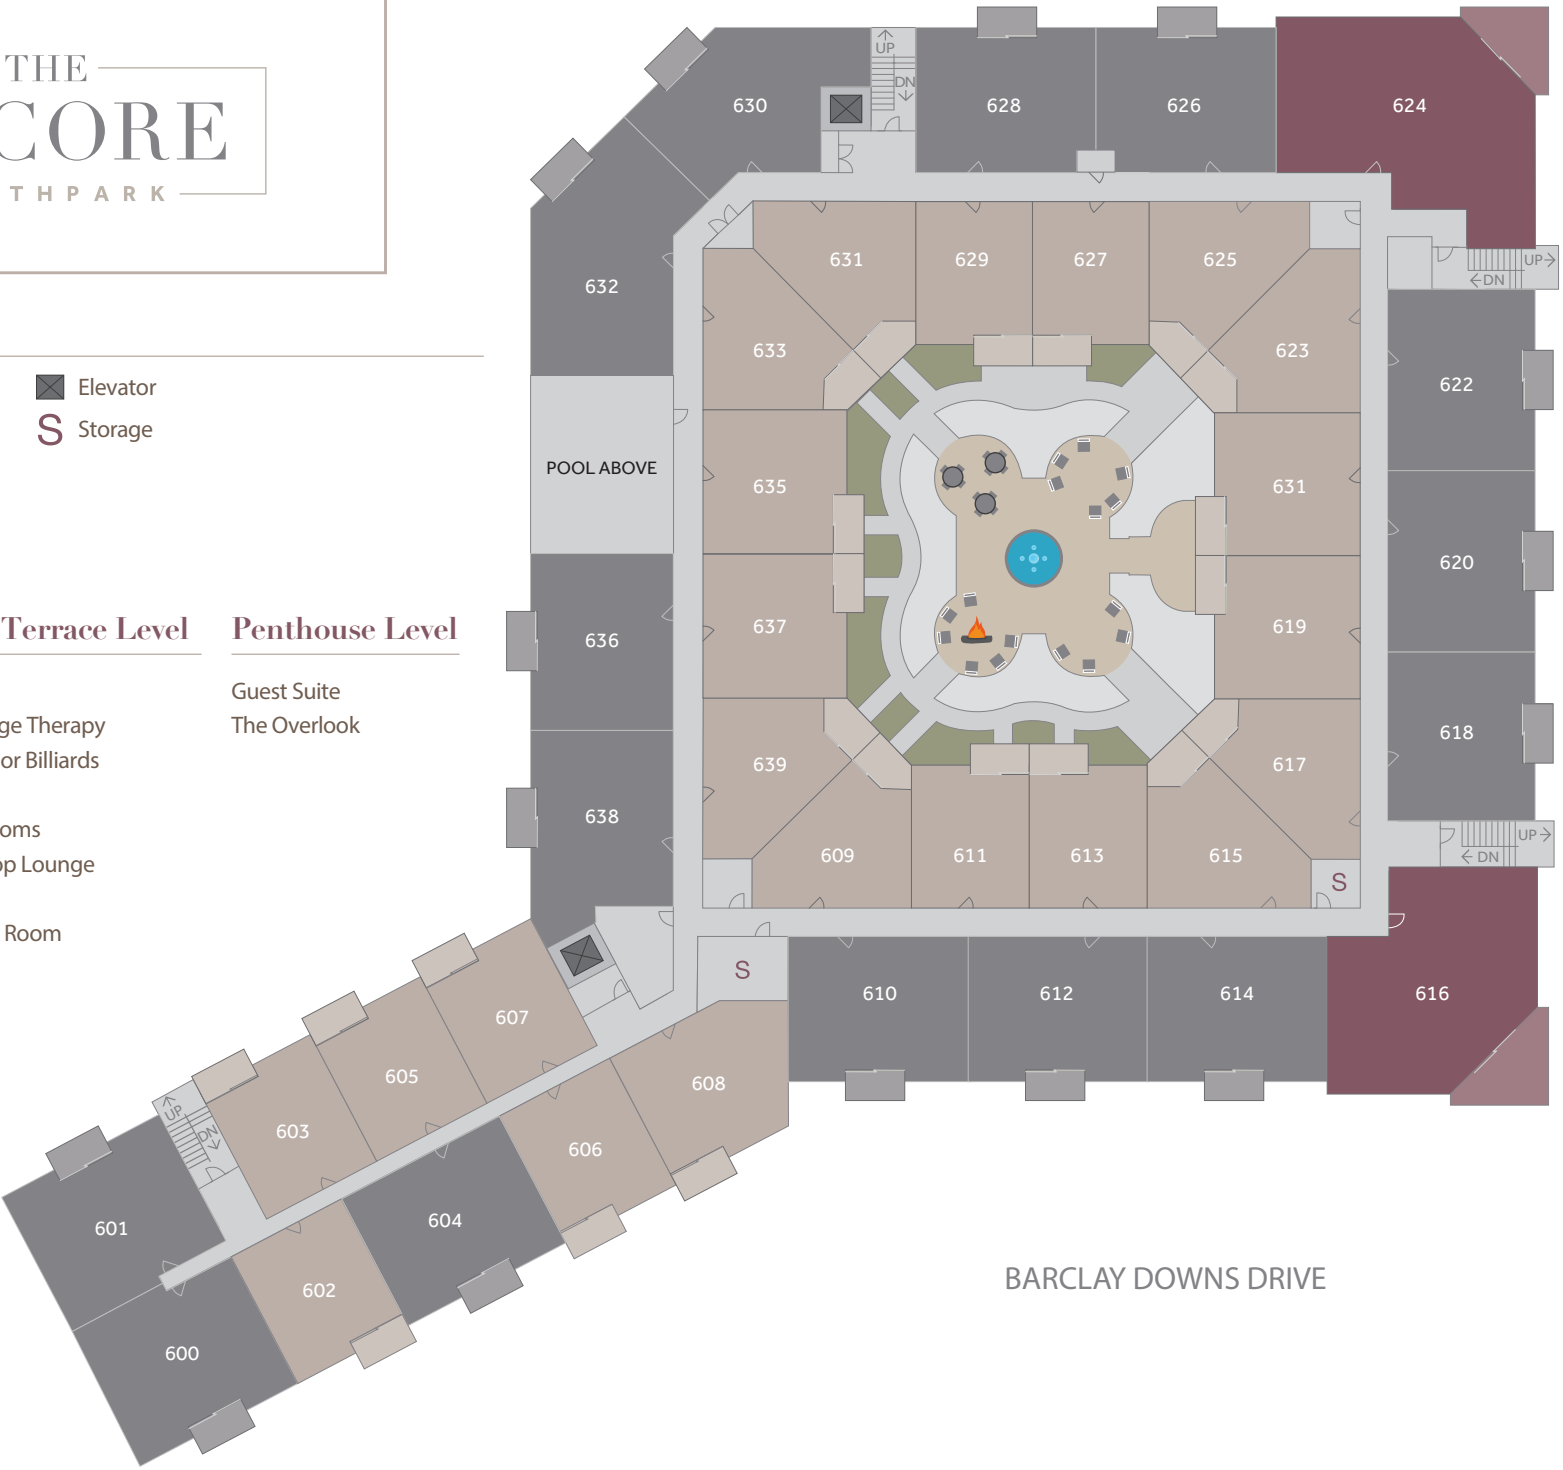

THE ENCORE

SOUTHPARK

First Level

- 1 Bed / 1 Bath
- 2 Bed / 2 Bath
- 2 Bed / 2 Bath / Study
- 3 Bed / 2 Bath
- Elevator
- Fire Feature
- Mail
- Restrooms
- Conference Room
- Fitness Center + Studio
- Leasing Office
- Loading Dock
- Media Lounge
- Pet Spa
- Resident Lounge

SOUTHPARK

Sixth Level

- 1 Bed / 1 Bath
- 2 Bed / 2 Bath
- 2 Bed / 2 Bath / Study
- 3 Bed / 2 Bath
- Elevator
- S Storage

First Level

- Conference Room
- Courtyard
- Fire Feature
- Fitness Center + Studio
- Leasing Office
- Loading Dock
- Mailboxes
- Media Lounge
- Pet Spa
- Resident Lounge
- Restrooms

The Terrace Level

- Grill
- Massage Therapy
- Outdoor Billiards
- Pool
- Restrooms
- Rooftop Lounge
- Sauna
- Steam Room

Penthouse Level

- Guest Suite
- The Overlook

BARCLAY DOWNS DRIVE

CARNEGIE BOULEVARD

THE ENCORE

SOUTHPARK

Second Level

- 1 Bed / 1 Bath
- 2 Bed / 2 Bath
- 2 Bed / 2 Bath / Study
- 3 Bed / 2 Bath
- Elevator
- S Storage

First Level

- Conference Room
- Courtyard
- Fire Feature
- Fitness Center + Studio
- Leasing Office
- Loading Dock
- Mailboxes
- Media Lounge
- Pet Spa
- Resident Lounge
- Restrooms