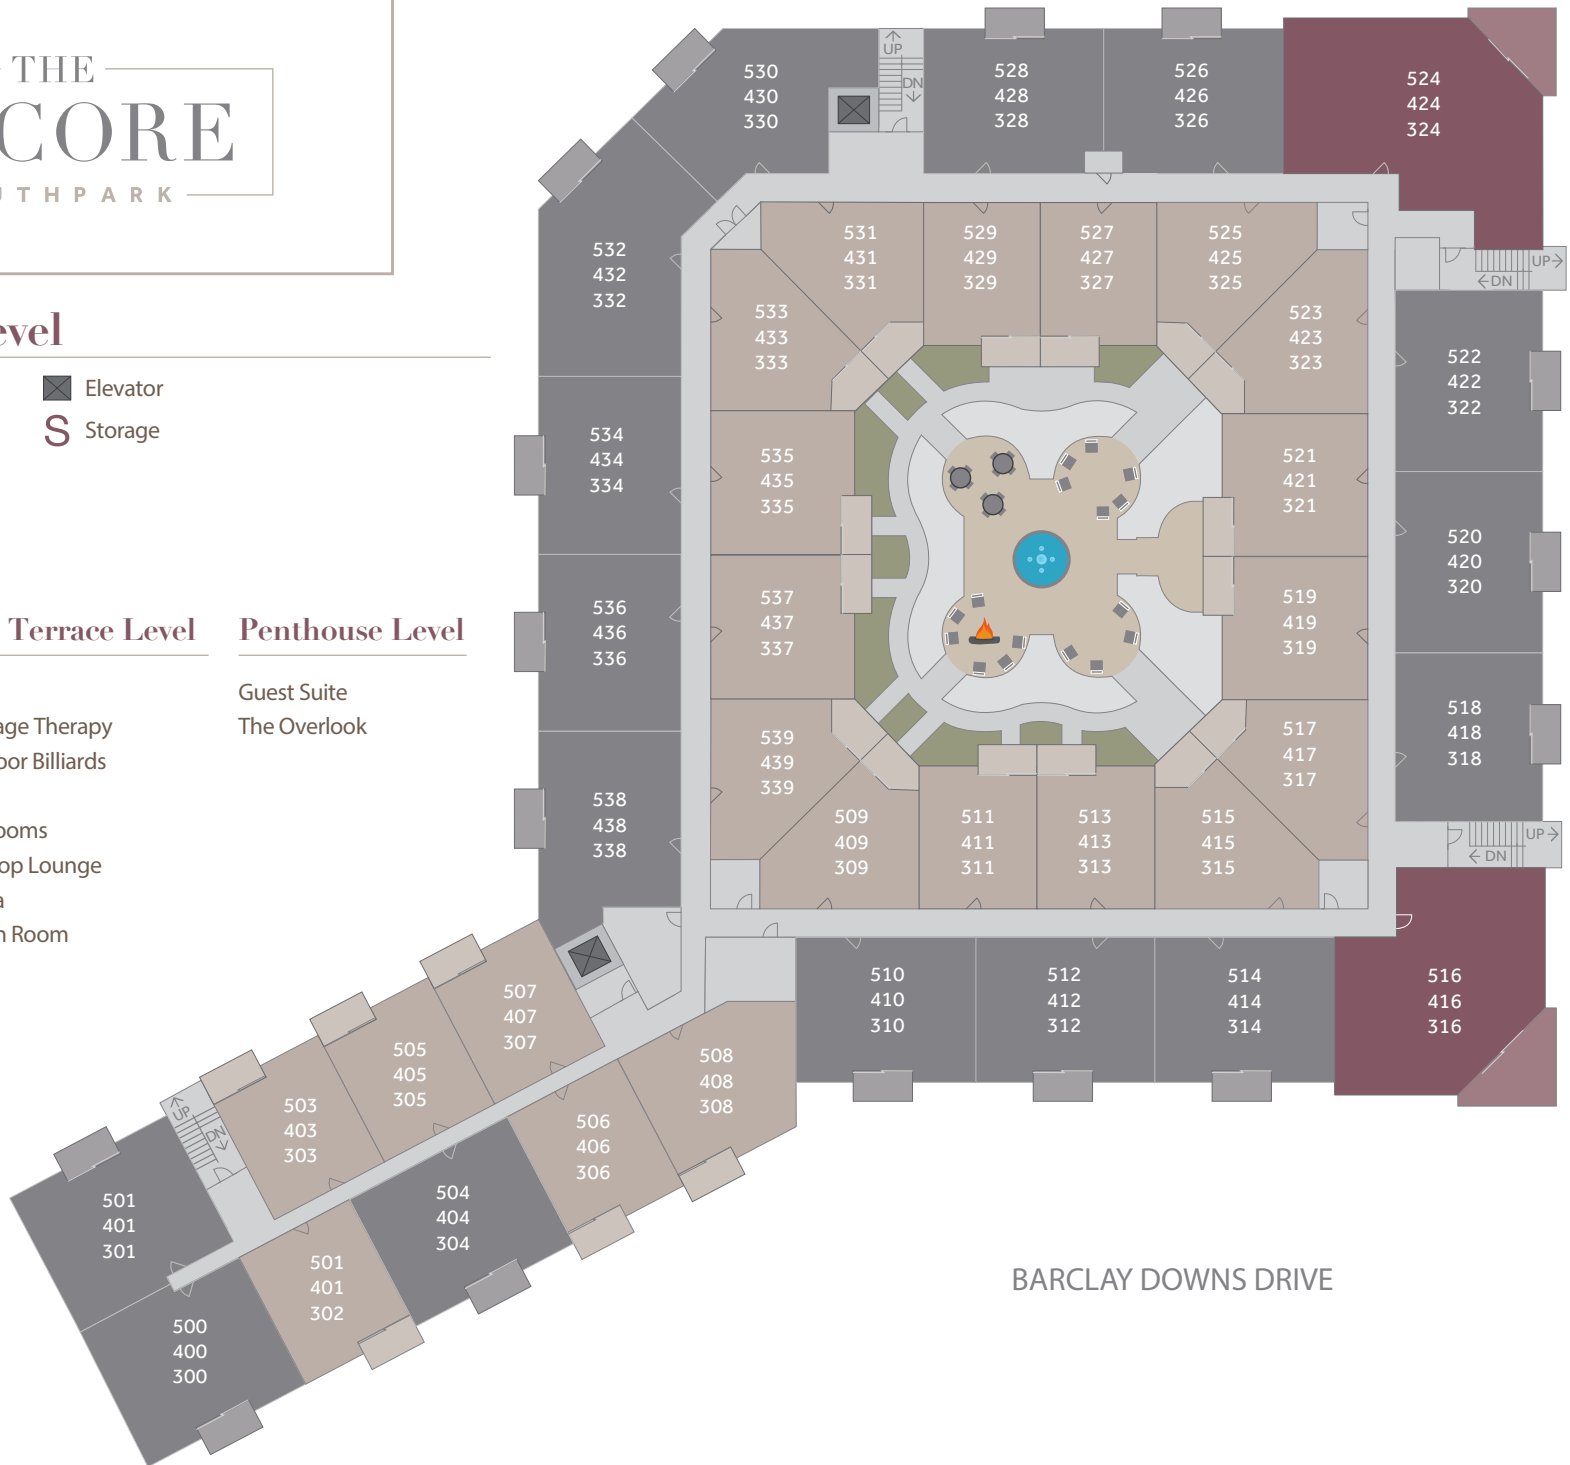

The Terrace Level

- Grill
- Massage Therapy
- Outside Billiards
- Pool
- Restrooms
- Rooftop Lounge
- Sauna
- Steam Room

Penthouse Level

- Guest Suite
- The Overlook

CARNEGIE BOULEVARD

BARCLAY DOWNS DRIVE

THE ENCORE

First Level

- Conference Room
- Courtyard
- Fire Feature
- Fitness Center + Studio
- Leasing Office
- Loading Dock
- Mailboxes
- Media Lounge
- Pet Spa
- Resident Lounge
- Restrooms

Penthouse Level

- Guest Suite
- The Overlook

CARNEGIE BOULEVARD

BARCLAY DOWNS DRIVE

THE ENCORE

SOUTHPARK

Third - Fifth Level

- 1 Bed / 1 Bath
- 2 Bed / 2 Bath
- 2 Bed / 2 Bath / Study
- 3 Bed / 2 Bath
- Elevator
- S Storage

First Level

- Conference Room
- Courtyard
- Fire Feature
- Fitness Center + Studio
- Leasing Office
- Loading Dock
- Mailboxes
- Media Lounge
- Pet Spa
- Resident Lounge
- Restrooms

The Terrace Level

- Grill
- Massage Therapy
- Outdoor Billiards
- Pool
- Restrooms
- Rooftop Lounge
- Sauna
- Steam Room

Penthouse Level

- Guest Suite
- The Overlook

CARNEGIE BOULEVARD

BARCLAY DOWNS DRIVE

THE ENCORE