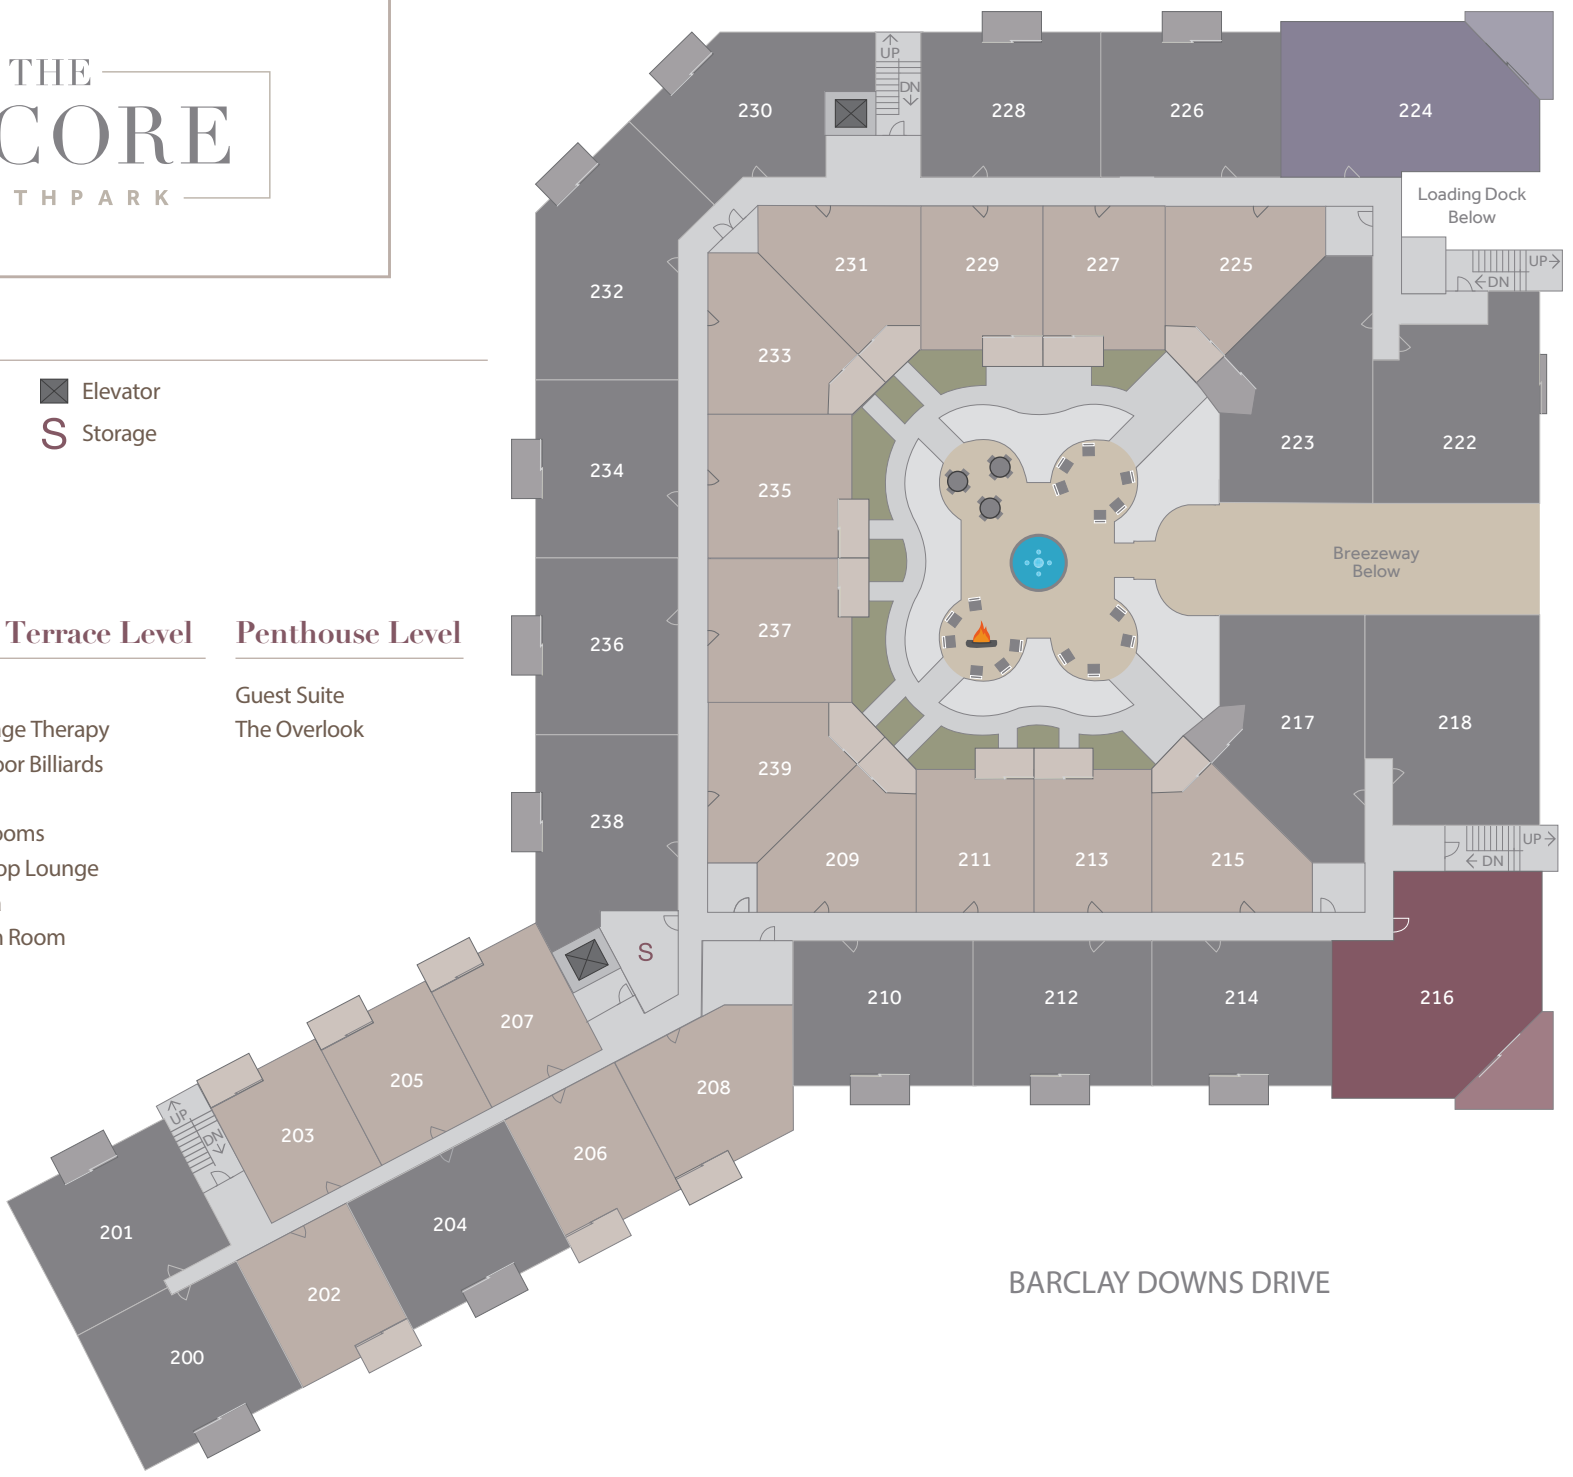

SOUTHPARK

Sixth Level

- 1 Bed / 1 Bath
- 2 Bed / 2 Bath
- 2 Bed / 2 Bath / Study
- 3 Bed / 2 Bath
- Elevator
- S Storage

First Level

- Conference Room
- Courtyard
- Fire Feature
- Fitness Center + Studio
- Leasing Office
- Loading Dock
- Mailboxes
- Media Lounge
- Pet Spa
- Resident Lounge
- Restrooms

SOUTHPARK

Second Level

- 1 Bed / 1 Bath
- 2 Bed / 2 Bath
- 2 Bed / 2 Bath / Study
- 3 Bed / 2 Bath
- Elevator
- S Storage

First Level

- Conference Room
- Courtyard
- Fire Feature
- Fitness Center + Studio
- Leasing Office
- Loading Dock
- Mailboxes
- Media Lounge
- Pet Spa
- Resident Lounge
- Restrooms

The Terrace Level

- Grill
- Massage Therapy
- Outdoor Billiards
- Pool
- Restrooms
- Rooftop Lounge
- Sauna
- Steam Room

Penthouse Level

- Guest Suite
- The Overlook

CARNEGIE BOULEVARD

BARCLAY DOWNS DRIVE

THE ENCORE

SOUTHPARK

The Terrace Level

- 1 Bed / 1 Bath
- 2 Bed / 2 Bath
- 2 Bed / 2 Bath / Study
- 3 Bed / 2 Bath
- Elevator
- Grill
- Outdoor Billiards
- Pool
- Restrooms
- Storage
- Massage Therapy
- Rooftop Lounge
- Sauna
- Steam Room