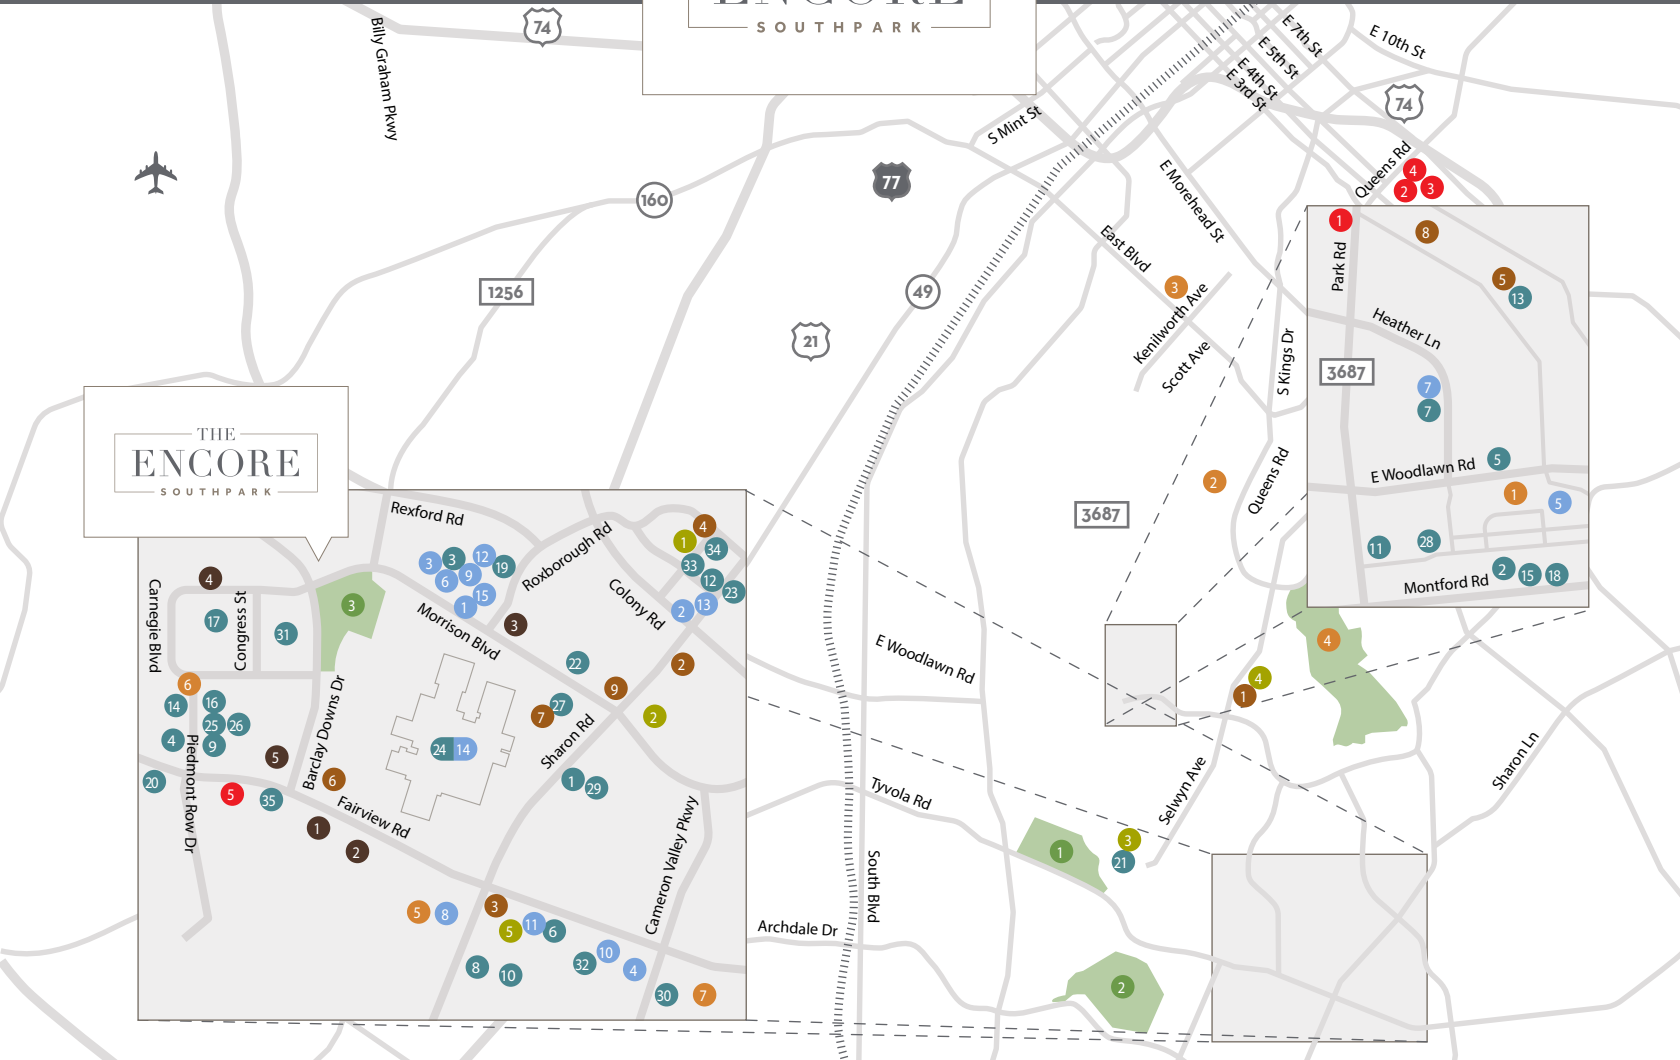

Subject to change, error and/or deletion.

THE ENCORE

SOUTHPARK

DINING

- 1 BAKU
- 2 Brazwells Premium Pub
- 3 Bricktop's Restaurant
- 4 Brio Tuscan Grille
- 5 Burtons
- 6 Café Monte
- 7 Cantina 1511
- 8 Corkbuzz Charlotte
- 9 Del Frisco's Steakhouse
- 10 Dogwood Southern Table & Bar
- 11 Duckworth's Grill & Taphouse
- 12 Firebirds Wood Fired Grill
- 13 Flying Biscuit
- 14 Georges Brasserie
- 15 Good Food on Montford
- 16 J Sams Wine Bar
- 17 Legion Brewery
- 18 Moosehead
- 19 Paco's Tacos & Tequila
- 20 Panera Bread
- 21 Portofino's
- 22 Rooster's Wood-Fired Kitchen
- 23 Sabor

- 24 SouthPark Mall
 - California Pizza Kitchen
 - Chuy's
 - Crunch Bistro
 - Maggiano's Little Italy
 - McCormick & Schmick's
 - The Cheesecake Factory
- 25 Taco Mac
- 26 Terrace Café
- 27 The Cowfish Sushi Burger Bar
- 28 The Roasting Company
- 29 Treehouse Whiskey & Fork
- 30 Upstream
- 31 Village Tavern
- 32 Wolfgang Puck Pizza Bar
- 33 Yafo
- 34 Yama Asian Fusion
- 35 Zoës Kitchen

GROCERY STORES

- 1 Earth Fare
- 2 Harris Teeter - Morrison Blvd.
- 3 Harris Teeter - Park Road
- 4 Reid's Fine Foods
- 5 Whole Foods Market

SHOPPING

- 1 Amina Rubinacci
- 2 Barnes & Noble
- 3 Bedside Manor
- 4 Bevello
- 5 City Art Works
- 6 Elizabeth Bruns, Inc.
- 7 Great Outdoor Provision Co.
- 8 Home Goods
- 9 Ivy & Leo
- 10 Luna
- 11 Our Place Boutique
- 12 Pendleton
- 13 Poole Shop
- 14 SouthPark Mall
 - Belk
 - Dillard's
 - Macy's
 - Neiman Marcus
 - Nordstrom
- 15 Williams-Sonoma

- 5 Painting with a Twist
- 6 Piedmont Row
- 7 Regal Cinemas Phillips Place 10

PARKS & TRAILS

- 1 Marion Diehl Park
- 2 Park Road Park
- 3 Symphony Park

+ HOSPITALS

- 1 Charlotte Health Center
- 2 Carolinas Medical Center
- 3 Charlotte Memorial Hospital
- 4 Presbyterian Hospital
- 5 St. Jude Children's Research Hospital